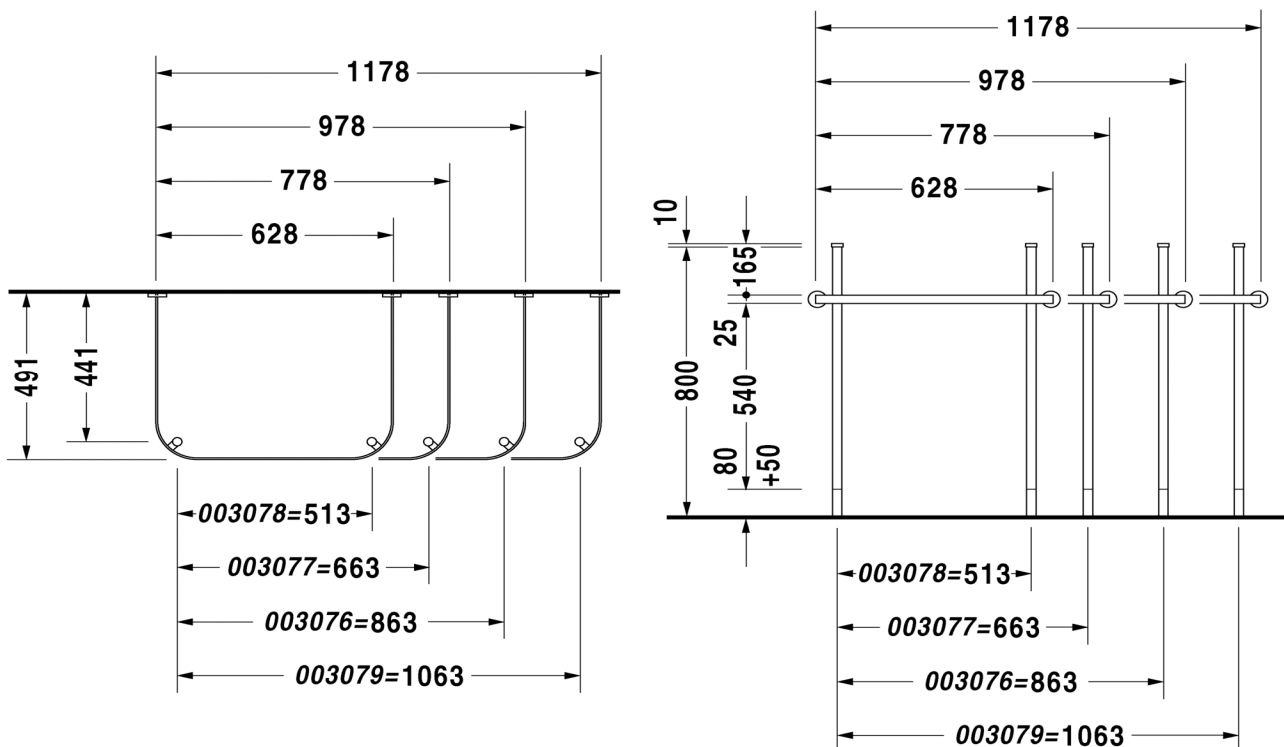

# TECHNICAL SCHEDULE

Duravit Happy D.2 console for 2318.12

Code: 307.91

*Inspirational + European + Bathroomware*

t 09 444 5656

e info@metrix.co.nz

www.metrix.co.nz