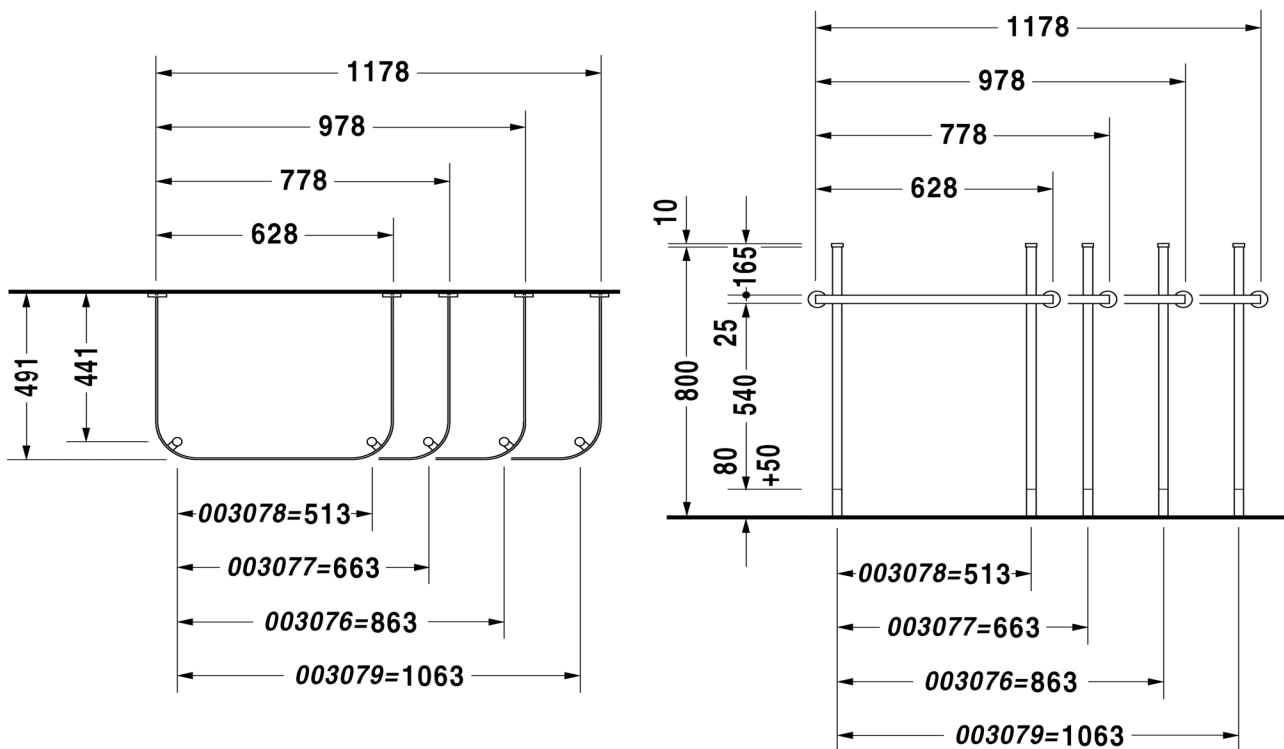

# TECHNICAL SCHEDULE

Duravit Happy D.2 console for 2318.10

Code: 307.61

*Inspirational + European + Bathroomware*

t 09 444 5656

e info@metrix.co.nz

www.metrix.co.nz