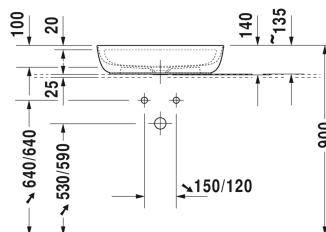

Luv Washbowl # 038060..00

| < 600 millimetre > |

Washbowl	Dimension	Weight	Order number
ground, without overflow, with tap platform, ceramic covered slotted waste included, fixings included, 600 millimetre			
Colors			
00 White Alpin 21 Sand Satin matt 23 Grey Satin matt 26 White Satin matt			
Variant			
●	600 x 400 millimetre	10.300 kilogram	038060..00
Infobox			
Made from DuraCeram, * When using this siphon please observe outlet height from upper surface of finished floor to centre of outlet in accordance with the technical specification sheet			
Sanitary ceramics with the special WonderGliss surface finish will remain clean and attractive-looking for a long time to come. When ordering WonderGliss please add a "1" as eleventh digit to the model number.			
Accessory			
Design Siphon		1.500 kilogram	005036
Suitable products			
Console including drawer for wash bowls or semi-recessed washbasin 1 countertop including one central cut-out, 1 drawer beneath console, 2 console supports, 600 x 565 millimetre	600 x 565 millimetre		DL6787
Console including drawer for wash bowls or semi-recessed washbasin 1 countertop including one central cut-out, 1 drawer beneath console, 2 console supports, 800 x 565 millimetre	800 x 565 millimetre		DL6788

All drawings contain the necessary measurements which are subject to standard tolerances. They are stated in mm and are non-binding. Exact measurements, in particular for customised installation scenarios, can only be taken from the finished ceramic piece.