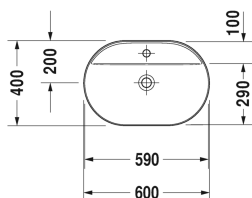

Luv Washbowl # 038060..00

| < 600 millimetre > |

Washbowl	Dimension	Weight	Order number
ground, without overflow, with tap platform, ceramic covered slotted waste included, fixings included, 600 millimetre			
Colors			
00 White Alpin 21 Sand Satin matt 23 Grey Satin matt 26 White Satin matt			
Variant			
●	600 x 400 millimetre	10.300 kilogram	038060..00
Infobox			
Made from DuraCeram, * When using this siphon please observe outlet height from upper surface of finished floor to centre of outlet in accordance with the technical specification sheet			
Sanitary ceramics with the special WonderGliss surface finish will remain clean and attractive-looking for a long time to come. When ordering WonderGliss please add a "1" as eleventh digit to the model number.			
Accessory			
Design Siphon		1.500 kilogram	005036
Suitable products			
Console including drawer for wash bowls or semi-recessed washbasin 1 countertop including one central cut-out, 1 drawer beneath console, 2 console supports, 600 x 565 millimetre	600 x 565 millimetre		DL6787
Console including drawer for wash bowls or semi-recessed washbasin 1 countertop including one central cut-out, 1 drawer beneath console, 2 console supports, 800 x 565 millimetre	800 x 565 millimetre		DL6788

All drawings contain the necessary measurements which are subject to standard tolerances. They are stated in mm and are non-binding. Exact measurements, in particular for customised installation scenarios, can only be taken from the finished ceramic piece.