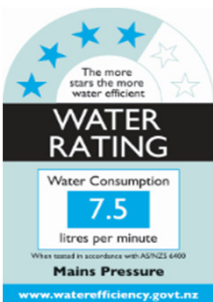

# Paini Ventus

Paini Ventus basin mixer without pop up waste

Finish: Chrome

93CR205

**Made in Italy**

5 Year Warranty

WELS Rating: 4 Star - 7.5 Litres/Min

**For Equal Pressure only**