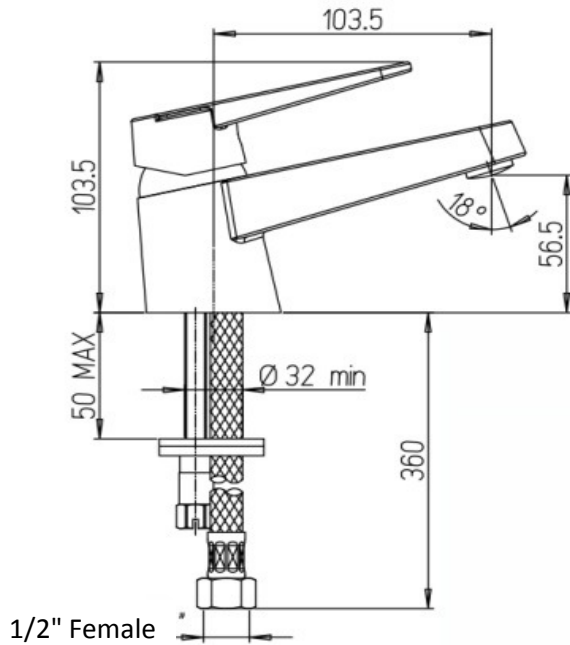

# Paini Ventus

Paini Ventus basin mixer without pop up waste

Finish: Chrome

93CR205

**Made in Italy**

5 Year Warranty

WELS Rating: 4 Star - 7.5 Litres/Min

**For Equal Pressure only**

Max. Operating Pressure: 500Kpa.

Min. Operating Pressure: 50Kpa.

*Pipework must be flushed before installation*

*Please install as per manufacturers instructions in the box*

Due to our policy of continuous product development, the design and specification shown are subject to change without notice.