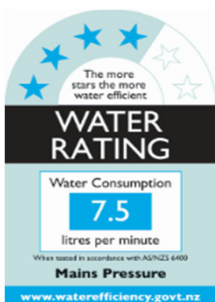

# Paini Ovo

Paini Ovo wall mounted basin mixer with 190mm spout

Finish: Chrome

86CR208L

**Made in Italy**

5 Year Warranty

WELS Rating: 4 Star - 7.5 Litres/Min

**For Equal Pressure only**