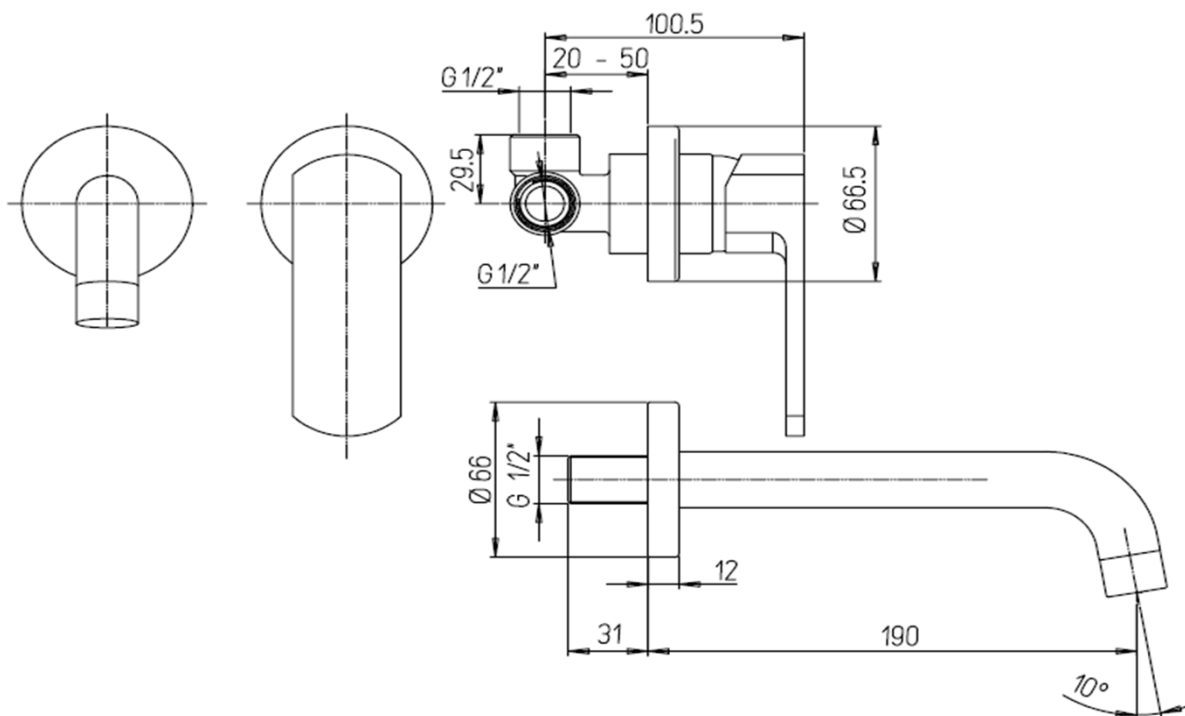

# Paini Ovo

Paini Ovo wall mounted basin mixer with 190mm spout

Finish: Chrome

86CR208L

**Made in Italy**

5 Year Warranty

WELS Rating: 4 Star - 7.5 Litres/Min

**For Equal Pressure only**

Max. Operating Pressure: 500Kpa.

Min. Operating Pressure: 50Kpa.

*Pipework must be flushed before installation*

*Please install as per manufacturers instructions in the box*

Due to our policy of continuous product development, the design and specification shown are subject to change without notice.