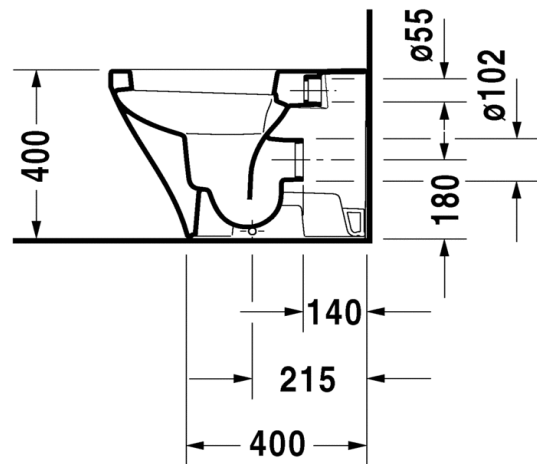

DURAVIT DuraStyle

Duravit DuraStyle back to wall for inwall cistern
(Requires soft close seat 063.79)

2150.09

5 Year warranty (Vitreous China)

WELS Rating: 4 Star - 4.5/3 L

Max. Operating Pressure: 500Kpa.

Min. Operating Pressure: 50Kpa.

Pipework must be flushed before installation

Please install as per manufacturers instructions in the box

Due to our policy of continuous product development, the design and specification shown are subject to change without notice.