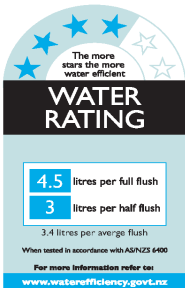

DURAVIT DuraStyle

Duravit DuraStyle back to wall for inwall cistern
(Requires soft close seat 063.79)

2150.09

5 Year warranty (Vitreous China)

WELS Rating: 4 Star - 4.5/3 L

Max. Operating Pressure: 500Kpa.