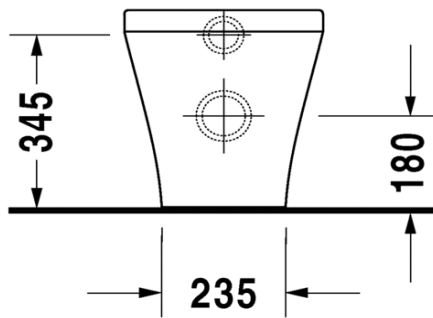

DURAVIT DuraStyle

Duravit DuraStyle back to wall for inwall cistern
(Requires soft close seat 063.79)

2150.09

5 Year warranty (Vitreous China)

WELS Rating: 4 Star - 4.5/3 L

Max. Operating Pressure: 500Kpa.