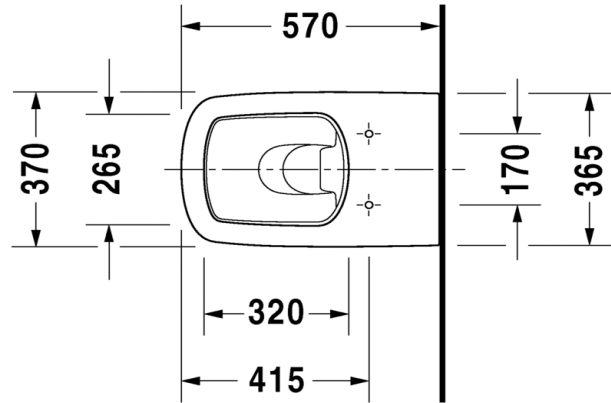

DURAVIT DuraStyle

Duravit DuraStyle back to wall for inwall cistern
(Requires soft close seat 063.79)

2150.09

5 Year warranty (Vitreous China)

WELS Rating: 4 Star - 4.5/3 L

Max. Operating Pressure: 500Kpa.