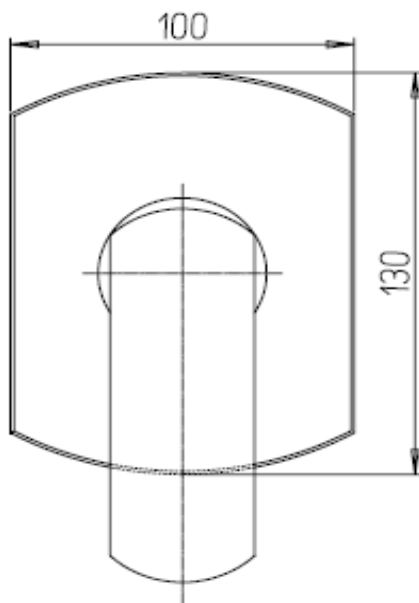

Paini Ovo

Paini Ovo shower mixer

Finish: Chrome

86CR690

Made in Italy

5 Year Warranty

For Equal Pressure only

Max. Operating Pressure: 500Kpa.