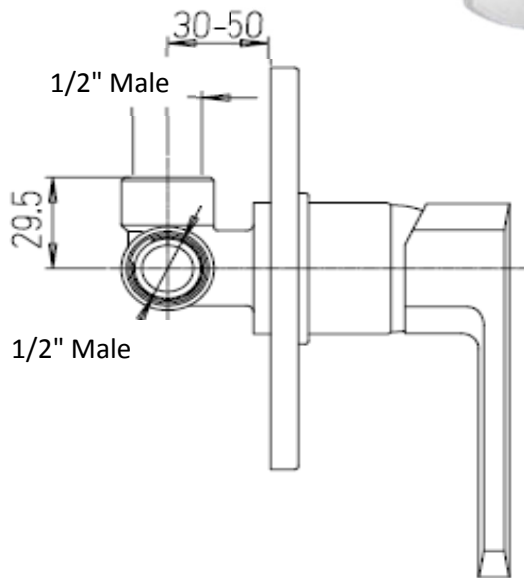

Paini Ovo

Paini Ovo shower mixer

Finish: Chrome

86CR690

Made in Italy

5 Year Warranty

For Equal Pressure only

Max. Operating Pressure: 500Kpa.