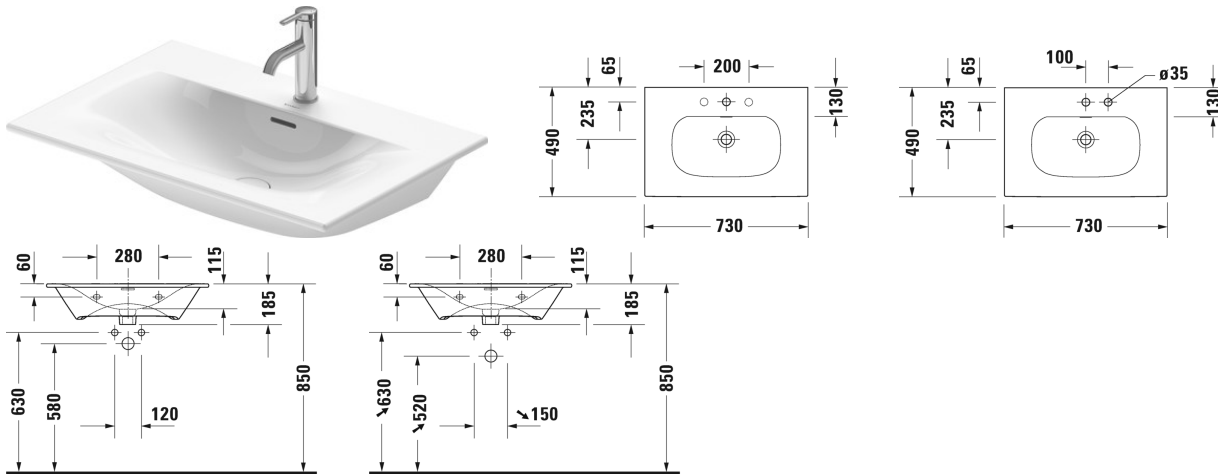

Viu Washbasin, furniture washbasin # 2344730000 /
2344730030 / 2344730058 / 2344730060

| < 730 mm > |

Washbasin, furniture washbasin	Dimension	Weight	Order number
with overflow, with tap platform, Ceramic covered push-open waste included, underneath glazed, 730 mm			
Colors			
00 White Alpin			
Variant			
●	730 x 490 mm	19.200 kilogram	2344730000
●●●	730 x 490 mm	19.200 kilogram	2344730030
●●	730 x 490 mm	19.200 kilogram	2344730058
⊗	730 x 490 mm	19.200 kilogram	2344730060
Sanitary ceramics with the special WonderGliss surface finish will remain clean and attractive-looking for a long time to come. When ordering WonderGliss please add a "1" as eleventh digit to the model number.			
Accessory			
Space saving siphon	1 1/4" mm	0.400 kilogram	005076
Design Siphon		1.500 kilogram	005036
Suitable products			
Vanity unit wall-mounted 1 pull-out compartment, for Viu # 234473, 720 x 481 mm	720 x 481 mm		LC6136
Vanity unit wall-mounted 2 drawers, upper drawer including cut-out for siphon and siphon cover, for Viu # 234473, 720 x 481 mm	720 x 481 mm		LC6306