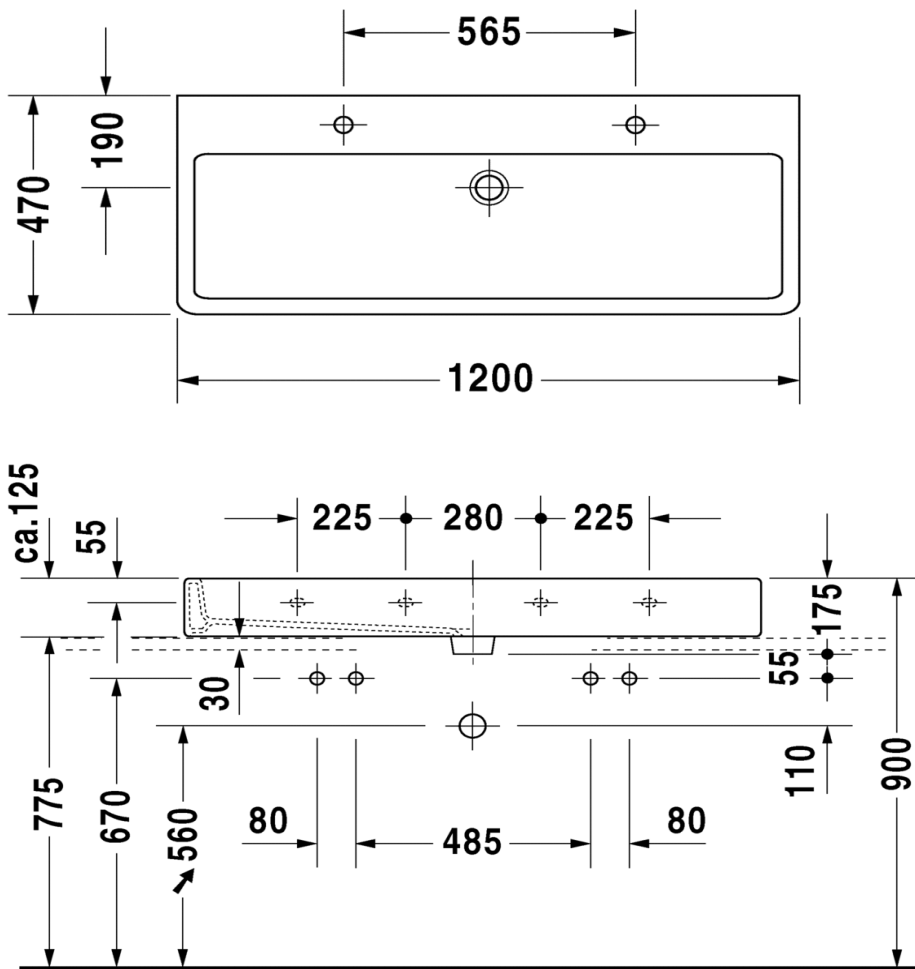

TECHNICAL SCHEDULE

DURAVIT Vero 1200 Two Taphole

Code: 454.12 2TH

Inspirational + European + Bathroomware

t 09 444 5656

e info@metrix.co.nz

www.metrix.co.nz