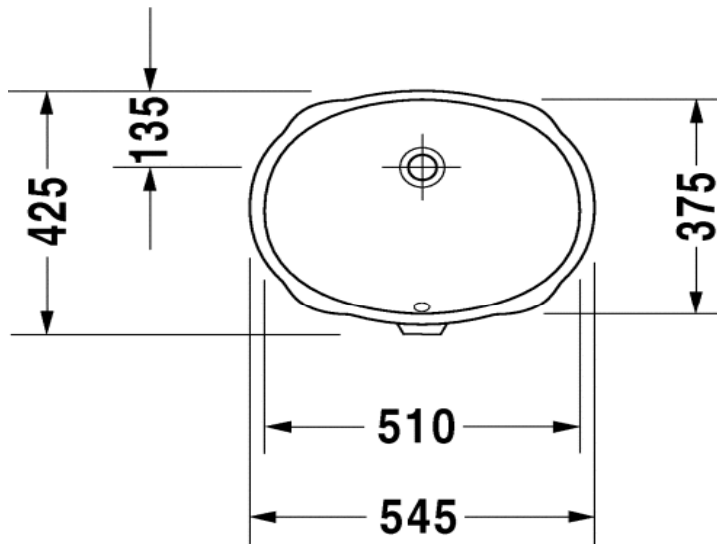

Duravit Santosa Undermount Basin

Code: 466.51

*Inspirational + European + Bathroomware*