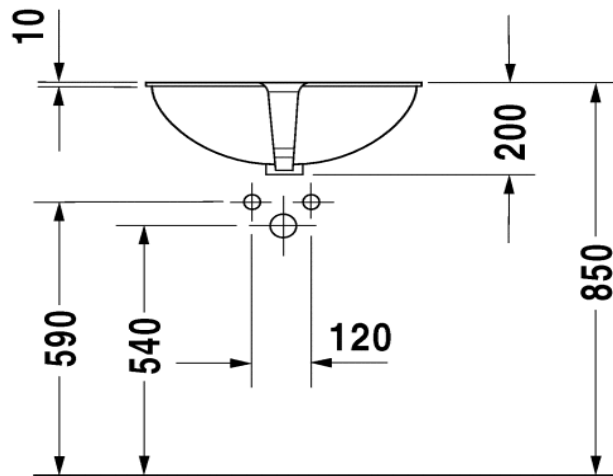

Duravit Santosa Undermount Basin

Code: 466.51

*Inspirational + European + Bathroomware*