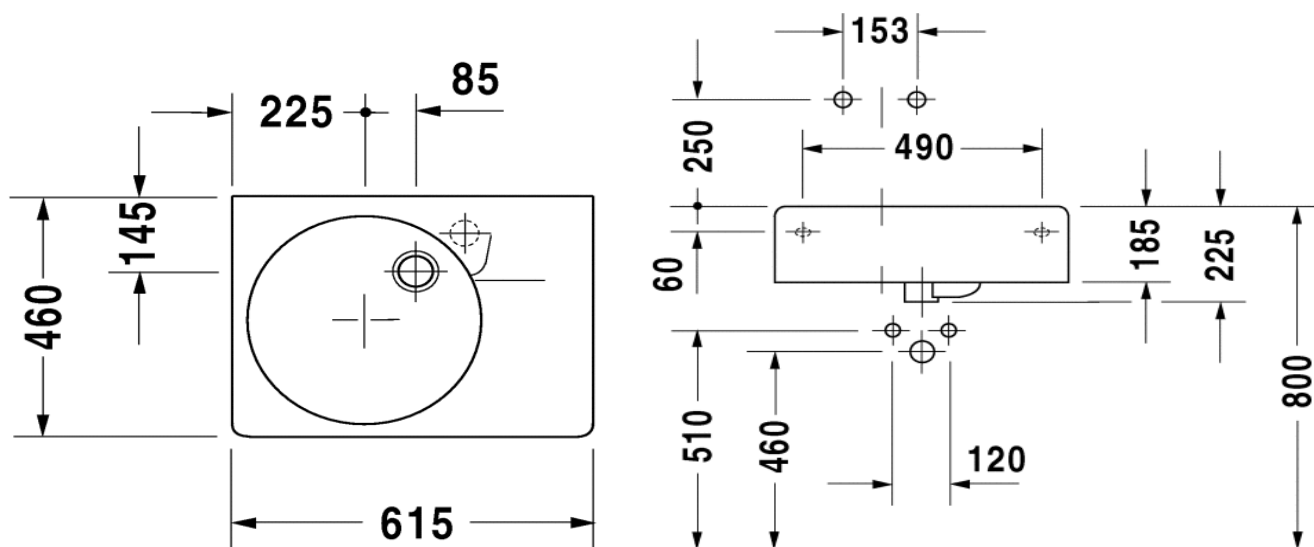

Duravit Scola Left Bowl Washbasin with Taphole

Code: 684.60th

1 or no taphole

*Inspirational + European + Bathroomware*