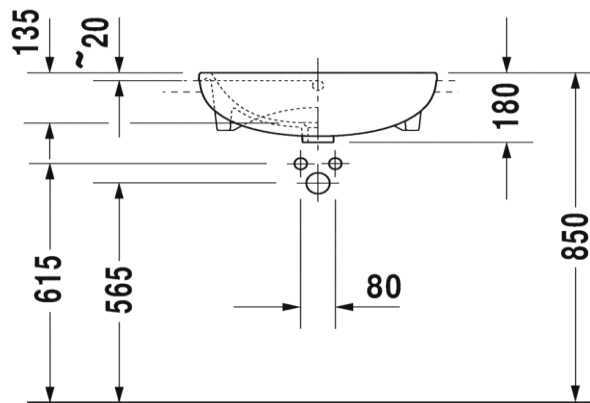

TECHNICAL SCHEDULE

Duravit ME by Starck semi-recessed basin

Code: 378.55

Inspirational + European + Bathroomware