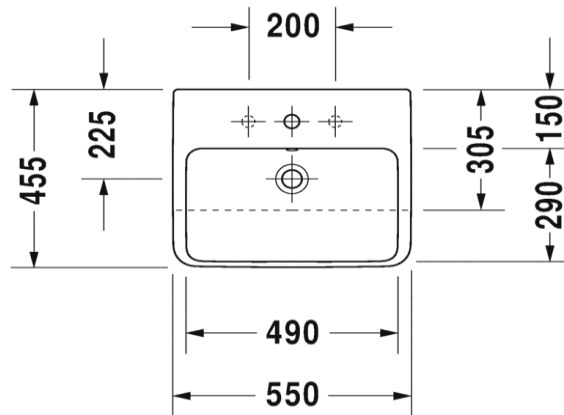

TECHNICAL SCHEDULE

Duravit ME by Starck semi-recessed basin

Code: 378.55

Inspirational + European + Bathroomware