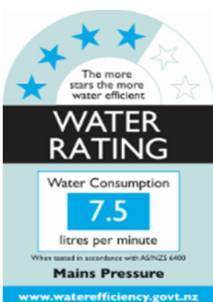

# Paini Parallel

Paini Parallel basin mixer

Finish: Chrome

47CR205

**Made in Italy**

5 Year Warranty

WELS Rating: 4 Star - 7.5 Litres/Min

**For Equal Pressure only**