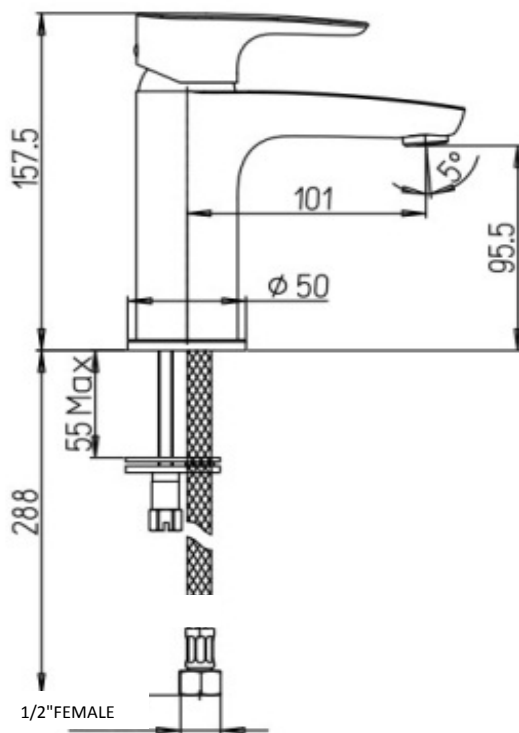

# Paini Parallel

Paini Parallel basin mixer

Finish: Chrome

47CR205

**Made in Italy**

5 Year Warranty

WELS Rating: 4 Star - 7.5 Litres/Min

**For Equal Pressure only**

Max. Operating Pressure: 500Kpa.

Min. Operating Pressure: 50Kpa.

*Pipework must be flushed before installation*

*Please install as per manufacturers instructions in the box*

Due to our policy of continuous product development, the design and specification shown are subject to change without notice.