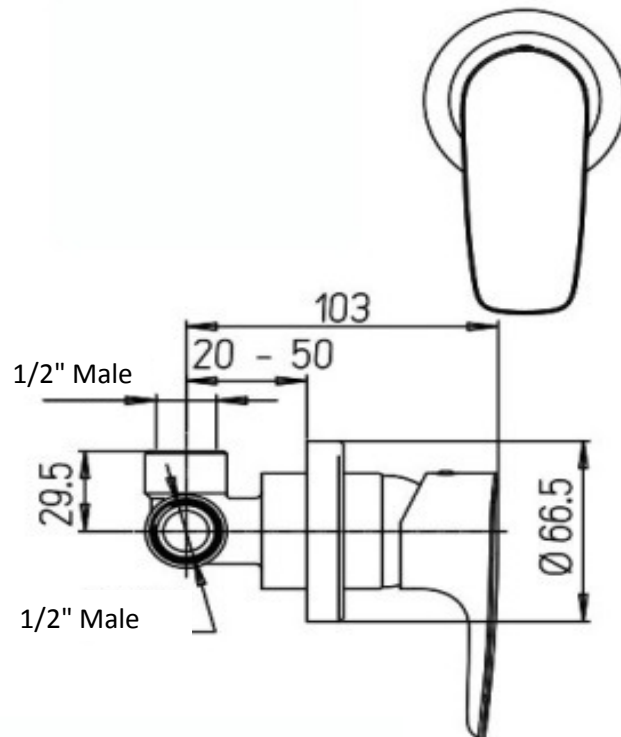

Paini Parallel

Paini Parallel shower mixer with small faceplate

Finish: Chrome

47CR690SM

Made in Italy

5 Year Warranty

For Equal Pressure only

Max. Operating Pressure: 500Kpa.

Min. Operating Pressure: 50Kpa.

Pipework must be flushed before installation

Please install as per manufacturers instructions in the box

Due to our policy of continuous product development, the design and specification shown are subject to change without notice.