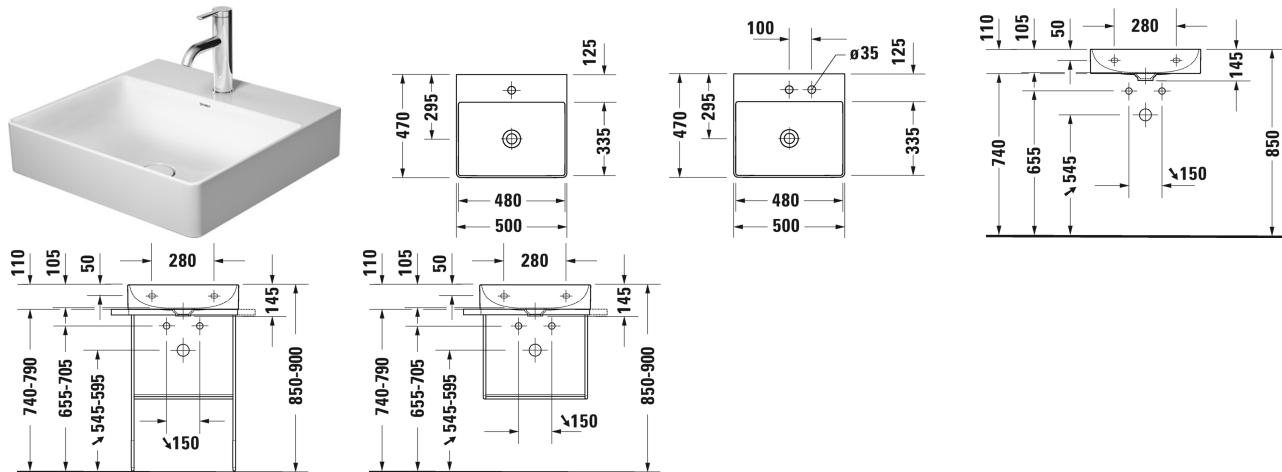

DuraSquare Washbasin, furniture washbasin # 2353500040 /
2353500041 / 2353500044 / 2353500070

| < 500 mm > |

Washbasin, furniture washbasin	Dimension	Weight	Order number
without overflow, with tap platform, ceramic covered slotted waste included, underneath glazed, 500 mm			
Colors			
00 White Alpin			
Variant			
●●	500 x 470 mm	11.900 kilogram	2353500040
●	500 x 470 mm	11.900 kilogram	2353500041
●●●	500 x 470 mm	11.900 kilogram	2353500044
☒	500 x 470 mm	11.900 kilogram	2353500070
Infobox			
Made from DuraCeram			
Sanitary ceramics with the special WonderGliss surface finish will remain clean and attractive-looking for a long time to come. When ordering WonderGliss please add a "1" as eleventh digit to the model number.			
Accessory			
Towel rail square tube 14 mm, for washbasin # 045450, 235050, 235350	449 mm	0.500 kilogram	003029
Design Siphon		1.500 kilogram	005036
Suitable products			

**DuraSquare Washbasin, furniture washbasin # 2353500040 /
2353500041 / 2353500044 / 2353500070**

|< 500 mm >|

Vanity unit wall-mounted 1 pull-out compartment, for DuraSquare # 235350, 484 x 460 mm	484 x 460 mm	XS4059
Vanity unit wall-mounted 2 drawers, upper drawer including cut-out for siphon and siphon cover, for DuraSquare # 235350, 484 x 460 mm	484 x 460 mm	XS4160
Vanity unit floor-standing 2 pull-out compartments, integrated base frame legs with height adjustement, for DuraSquare # 235350, 484 x 460 mm	484 x 460 mm	XS4439
Metal console standing ** height adjustable +50 mm, fixings included, for washbasin # 235350, Towel rail right/left, reversible, 565 x 451 mm	565 x 451 mm	003115
Metal console wall mounted ** fixings included, for washbasin # 235350, Towel rail right/left, reversible, 565 x 451 mm	565 x 451 mm	003116
Glass inserts safety glass, 470 x 380 mm	470 x 380 mm	009969