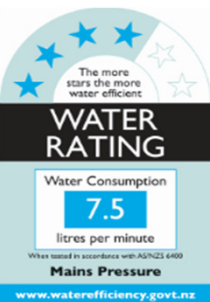

Paini Ovo

Paini Ovo basin mixer with extended body

Finish: Chrome

86CR205LL

Made in Italy

5 Year Warranty

WELS Rating: 4 Star - 7.5 Litres/Min

For Equal Pressure only