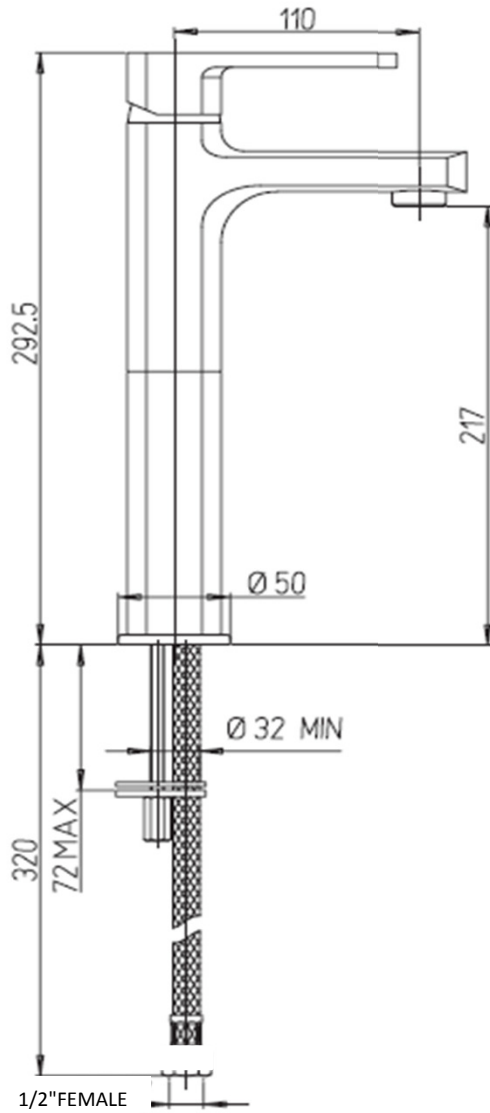

Paini Ovo

Paini Ovo basin mixer with extended body

Finish: Chrome

86CR205LL

Made in Italy

5 Year Warranty

WELS Rating: 4 Star - 7.5 Litres/Min

For Equal Pressure only

Max. Operating Pressure: 500Kpa.

Min. Operating Pressure: 50Kpa.

Pipework must be flushed before installation

Please install as per manufacturers instructions in the box

Due to our policy of continuous product development, the design and specification shown are subject to change without notice.