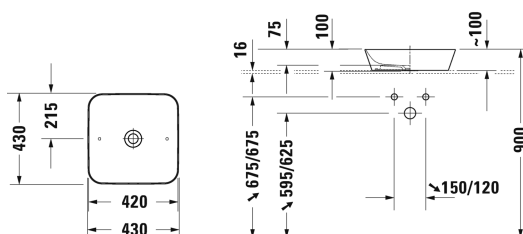

**Cape Cod Washbowl # 234043..00 / 234043..00 / 234043..00**

| &lt; 430 mm &gt; |

Washbowl	Dimension	Weight	Order number
without tap platform, without overflow, 430 mm			
<b>Colors</b>			
00 White Alpin 26 White/White Satin Matt 32 White Satin Matt			
<b>Variant</b>			
☒ inside colour White, outside colour White	430 x 430 mm	7.400 kilogram	234043..00
☒ inside colour White, outside colour White Satin Matt	430 x 430 mm	7.400 kilogram	234043..00
☒ inside colour White Satin Matt, outside colour White Satin Matt	430 x 430 mm	7.400 kilogram	234043..00
<b>Infobox</b>			
Made from DuraCeram			
Sanitary ceramics with the special WonderGliss surface finish will remain clean and attractive-looking for a long time to come. When ordering WonderGliss please add a "1" as eleventh digit to the model number.			
<b>Accessory</b>			
Slotted waste for washbasins without overflow	50 mm	0.300 kilogram	005024
Design Siphon		1.500 kilogram	005036
<b>Suitable products</b>			
Console for above counter basin and countertop basin 1 console with one cut-out, price per section of 100 mm, basic price till 800 mm, 30 mm thickness, 550 mm	550 mm		XV106C
Vanity unit floor-standing 1 console, 1 Furniture with doors and shelf elements laterally, 1120 x 570 mm	1120 x 570 mm		CC9533
Vanity unit floor-standing 1 console, 1 shelf below, 1120 x 570 mm	1120 x 570 mm		CC9532
Vanity unit floor-standing 1 console, 1 shelf below, 700 x 480 mm	700 x 480 mm		CC9534