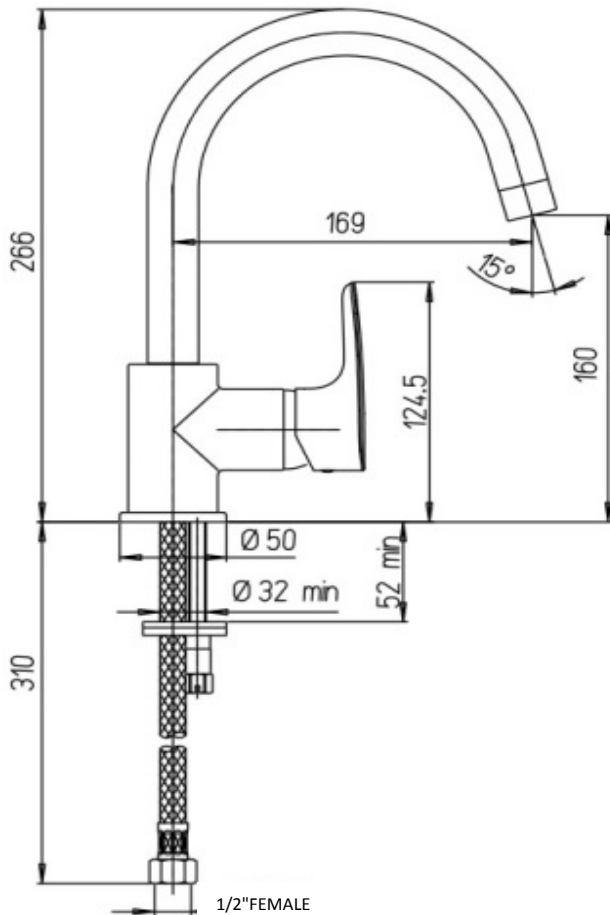

Paini Parallel

Paini Parallel basin mixer with round spout

Finish: Chrome

47CR254

Made in Italy

5 Year Warranty

WELS Rating: 4 Star - 7.5 Litres/Min

For Equal Pressure only

Max. Operating Pressure: 500Kpa.

Min. Operating Pressure: 50Kpa.

Pipework must be flushed before installation

Please install as per manufacturers instructions in the box

Due to our policy of continuous product development, the design and specification shown are subject to change without notice.