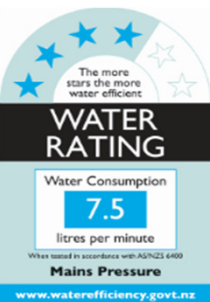

Paini Parallel

Paini Parallel basin mixer with round spout

Finish: Chrome

47CR254

Made in Italy

5 Year Warranty

WELS Rating: 4 Star - 7.5 Litres/Min

For Equal Pressure only