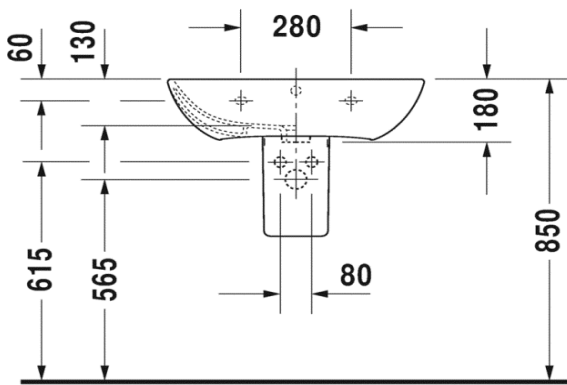

TECHNICAL SCHEDULE

Duravit ME by Starck washbasin

Code: 2335.60

Inspirational + European + Bathroomware