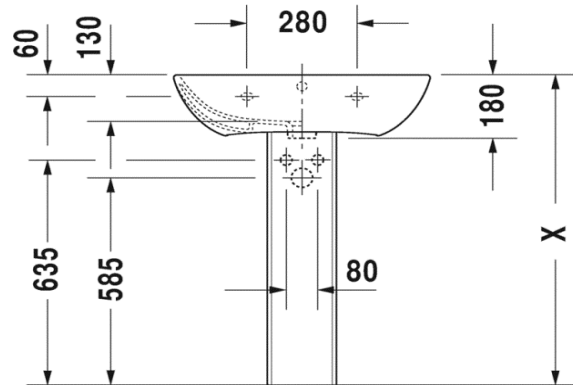

TECHNICAL SCHEDULE

Duravit ME by Starck washbasin

Code: 2335.60

Inspirational + European + Bathroomware