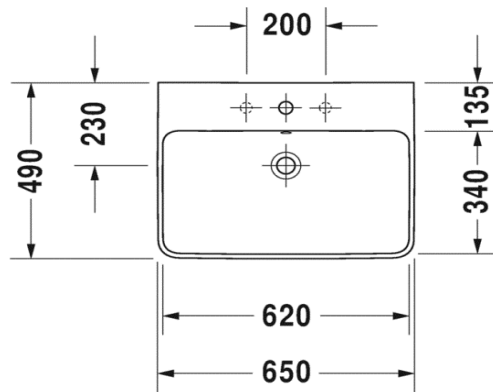

TECHNICAL SCHEDULE

Duravit ME by Starck washbasin

Code: 2335.60

Inspirational + European + Bathroomware