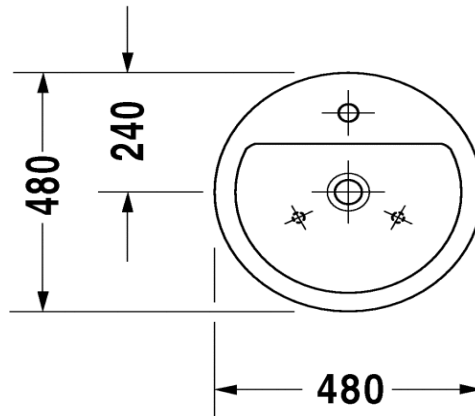

Duravit Starck 1 Washbowl with Tap Platform

Code: 446.48

*Inspirational + European + Bathroomware*