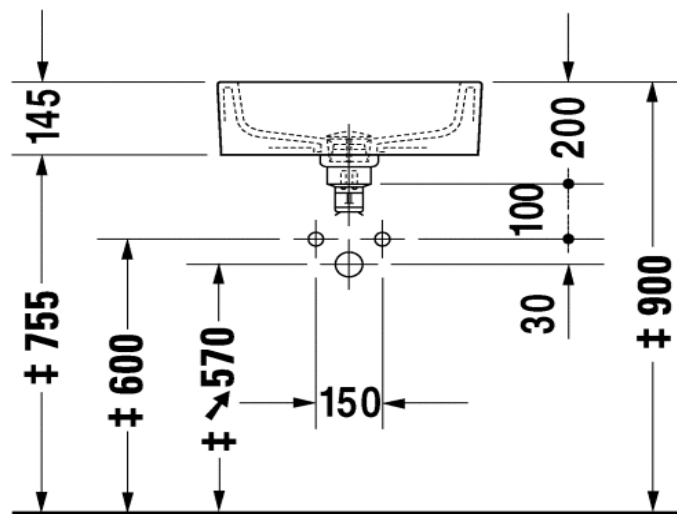

Duravit Starck 1 Washbowl with Tap Platform

Code: 446.48

*Inspirational + European + Bathroomware*