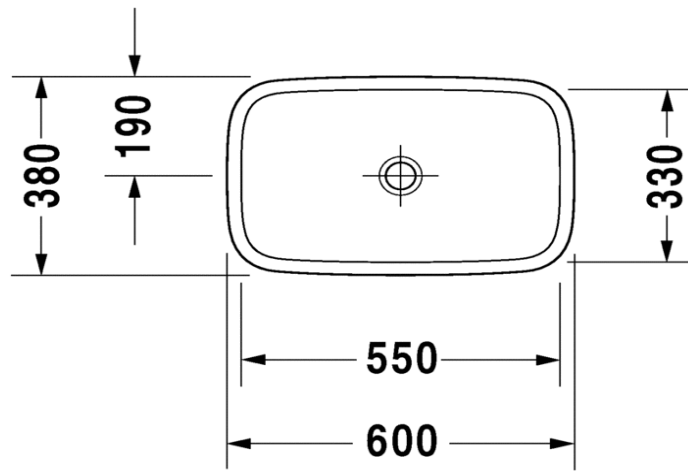

TECHNICAL SCHEDULE

Duravit Durastyle Vessel Basin

Code: 349.60

Inspirational + European + Bathroomware