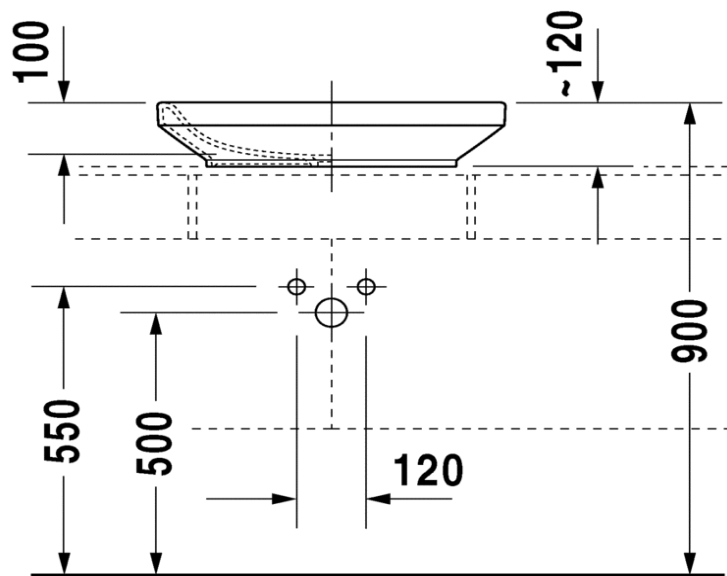

TECHNICAL SCHEDULE

Duravit Durastyle Vessel Basin

Code: 349.60

Inspirational + European + Bathroomware