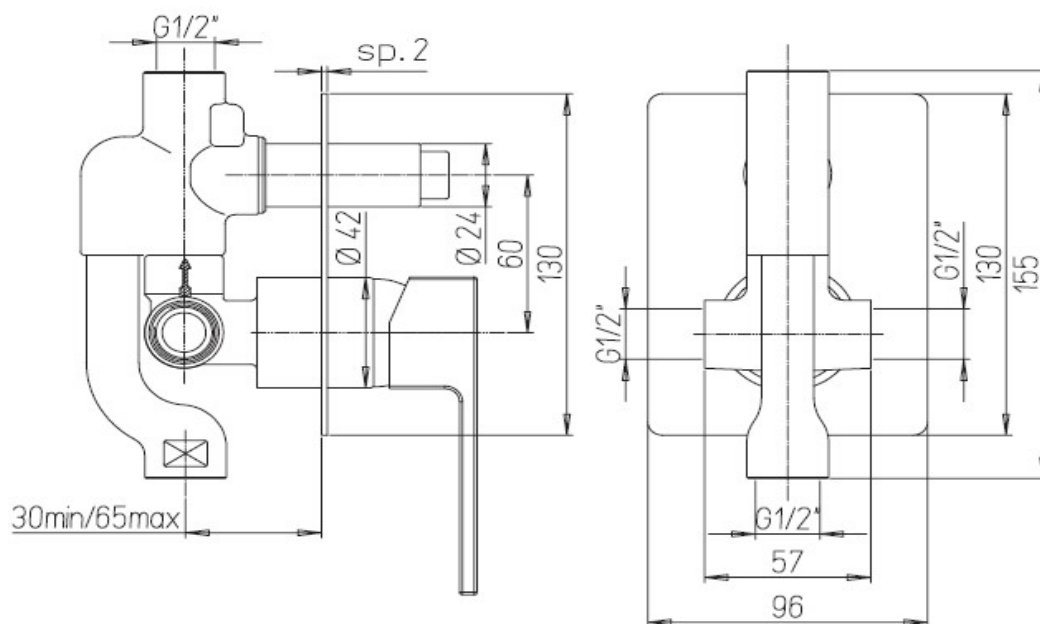

# Paini Dax

Paini Dax shower / bath mixer with diverter

Finish: Chrome

84CR6911R

**Made in Italy**

10 Year Warranty (2 Year for Black)

**For Equal Pressure only**

Max. Operating Pressure: 500Kpa.

Min. Operating Pressure: 50Kpa.

*Pipework must be flushed before installation*

*Please install as per manufacturers instructions in the box*

Due to our policy of continuous product development, the design and specification shown are subject to change without notice.