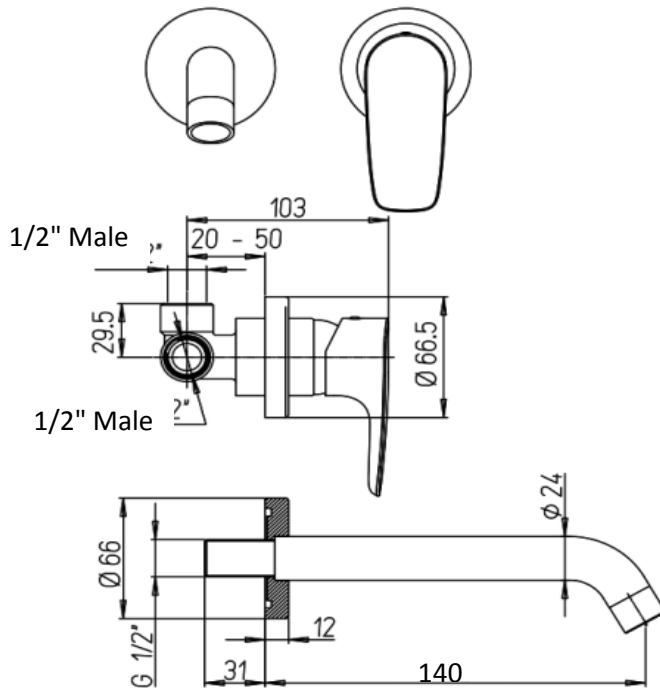

Paini Parallel

Paini Parallel wall mounted basin mixer with 140mm spout

Finish: Chrome

47CR208

Made in Italy

5 Year Warranty

WELS Rating: 4 Star - 7.5 Litres/Min

For Equal Pressure only

Max. Operating Pressure: 500Kpa.

Min. Operating Pressure: 50Kpa.

Pipework must be flushed before installation

Please install as per manufacturers instructions in the box

Due to our policy of continuous product development, the design and specification shown are subject to change without notice.