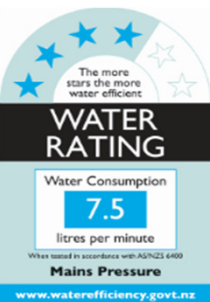

Paini Parallel

Paini Parallel wall mounted basin mixer with 140mm spout

Finish: Chrome

47CR208

Made in Italy

5 Year Warranty

WELS Rating: 4 Star - 7.5 Litres/Min

For Equal Pressure only