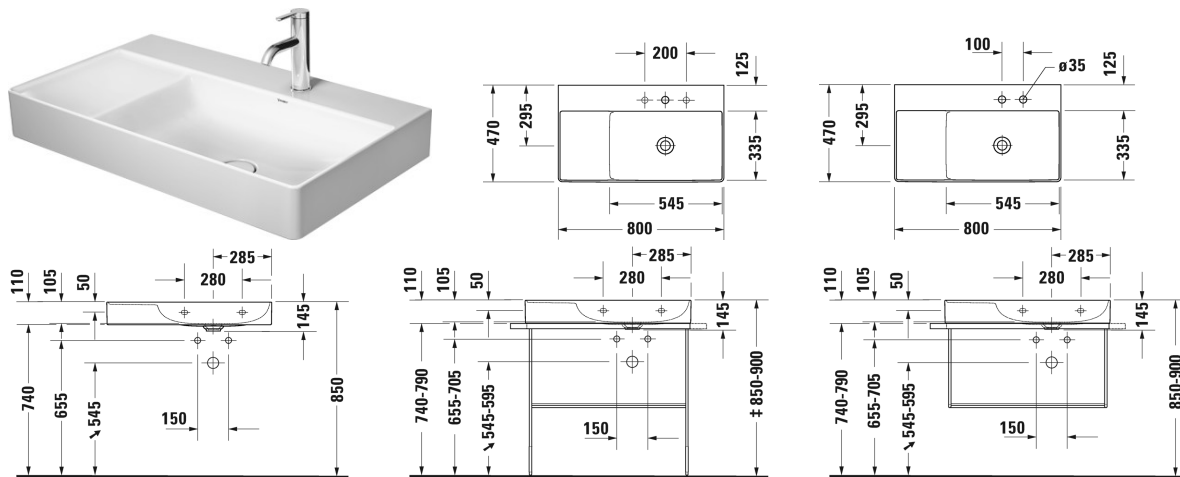

DuraSquare Washbasin, furniture washbasin asymmetric #
 2349800040 / 2349800041 / 2349800044 / 2349800070

| < 800 mm > |

Washbasin, furniture washbasin asymmetric	Dimension	Weight	Order number
without overflow, with tap platform, bowl on right side, ceramic covered slotted waste included, underneath glazed, 800 mm			
Colors			
00 White Alpin			
Variant			
●●	800 x 470 mm	20.200 kilogram	2349800040
●	800 x 470 mm	20.200 kilogram	2349800041
●●●	800 x 470 mm	20.200 kilogram	2349800044
☒	800 x 470 mm	20.200 kilogram	2349800070
Infobox			
Made from DuraCeram			
Sanitary ceramics with the special WonderGliss surface finish will remain clean and attractive-looking for a long time to come. When ordering WonderGliss please add a "1" as eleventh digit to the model number.			
Accessory			
Towel rail square tube 14 mm, for washbasin # 235380, 234880, 234980	746 mm	0.600 kilogram	003121
Design Siphon		1.500 kilogram	005036
Suitable products			

DuraSquare Washbasin, furniture washbasin asymmetric #
2349800040 / 2349800041 / 2349800044 / 2349800070

|< 800 mm >|

Metal console standing ** height adjustable +50 mm, fixings included, for washbasin # 235380, 234880, 234980, Towel rail right/left, reversible, 865 x 451 mm	865 x 451 mm	003111
Metal console wall mounted ** fixings included, for washbasin # 235380, 234880, 234980, Towel rail right/left, reversible, 865 x 451 mm	865 x 451 mm	003112
Glass inserts safety glass, for metal consoles # 003111, 003112, 770 x 380 mm	770 x 380 mm	009967
Vanity unit wall-mounted 2 drawers, upper drawer including cut-out for siphon and siphon cover, for DuraSquare # 234980 bowl on right side, 784 x 460 mm	784 x 460 mm	XS4169
Vanity unit wall-mounted 1 pull-out compartment, for DuraSquare # 235380, 234880, 234980, 784 x 460 mm	784 x 460 mm	XS4062