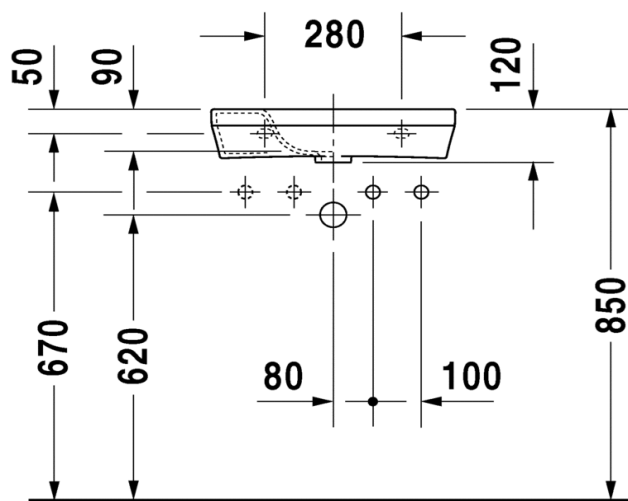

DURAVIT DuraStyle

Duravit DuraStyle handrinse basin without overflow.

- 713.50RH** Right taphole
- 713.50LH** Left Taphole
- 713.5** No taphole

5 Year warranty (Vitreous China)

Due to our policy of continuous product development, the design and specification shown are subject to change without notice.