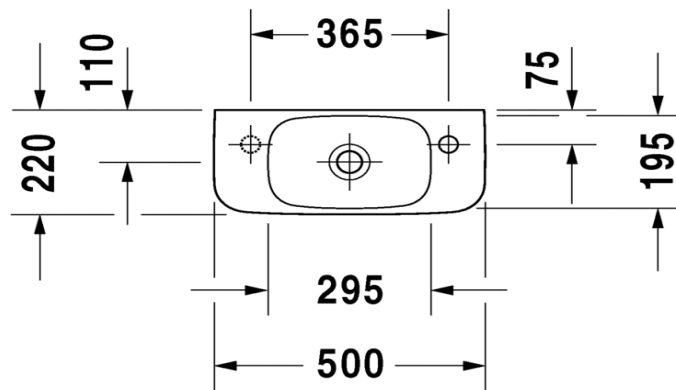

DURAVIT DuraStyle

Duravit DuraStyle handrinse basin without overflow.

- 713.50RH** Right taphole
- 713.50LH** Left Taphole
- 713.5** No taphole

5 Year warranty (Vitreous China)

Due to our policy of continuous product development, the design and specification shown are subject to change without notice.