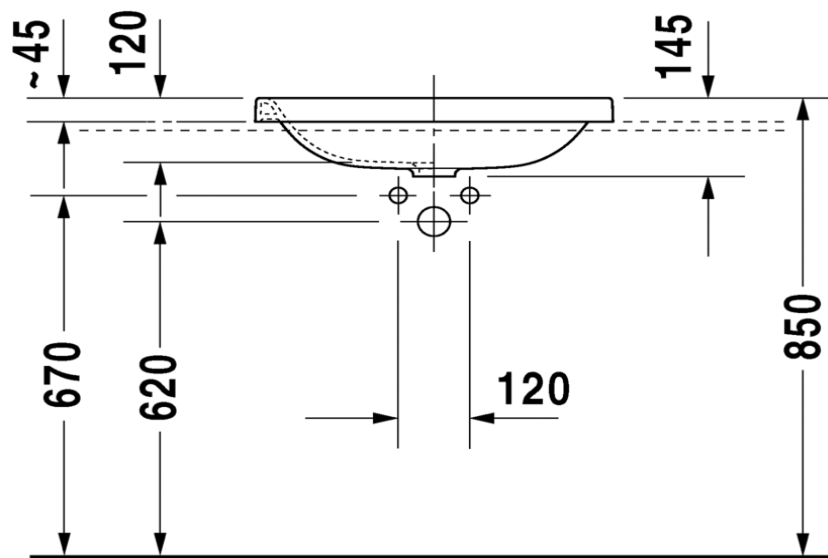

TECHNICAL SCHEDULE

Duravit DuraStyle countertop basin

Code: 372.60

Inspirational + European + Bathroomware

t 09 444 5656

e info@metrix.co.nz

www.metrix.co.nz