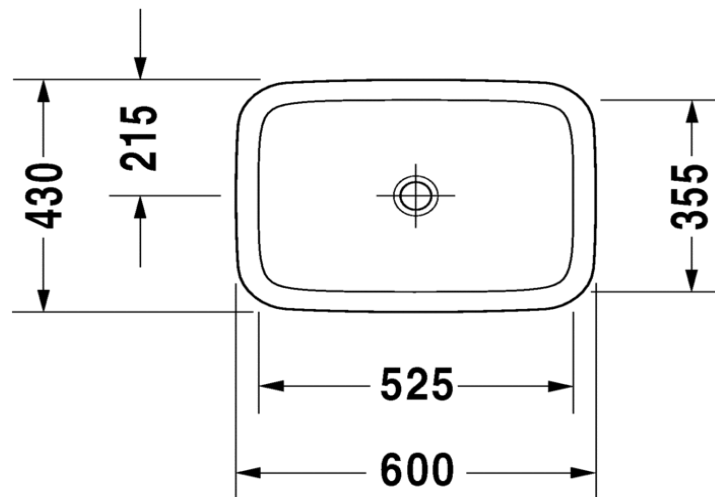

TECHNICAL SCHEDULE

Duravit DuraStyle countertop basin

Code: 372.60

Inspirational + European + Bathroomware

t 09 444 5656

e info@metrix.co.nz

www.metrix.co.nz