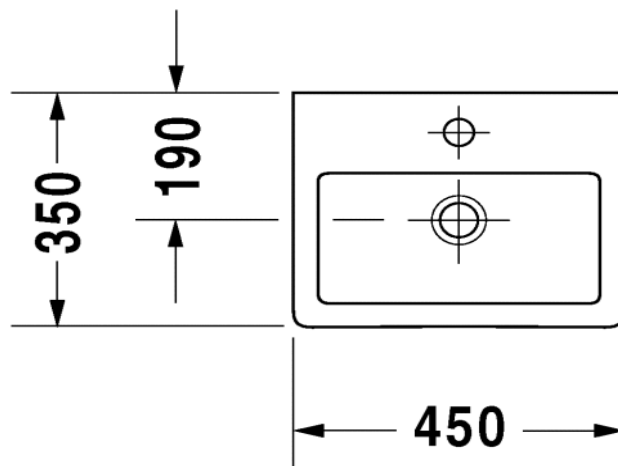

TECHNICAL SCHEDULE

Duravit Vero Handrinse Basin

Code: 704.45

Inspirational + European + Bathroomware