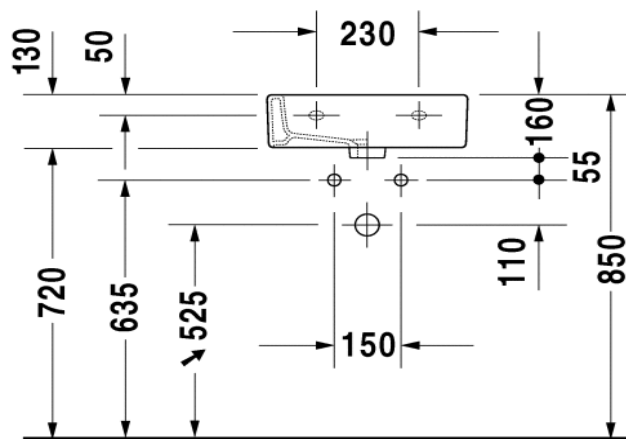

TECHNICAL SCHEDULE

Duravit Vero Handrinse Basin

Code: 704.45

Inspirational + European + Bathroomware