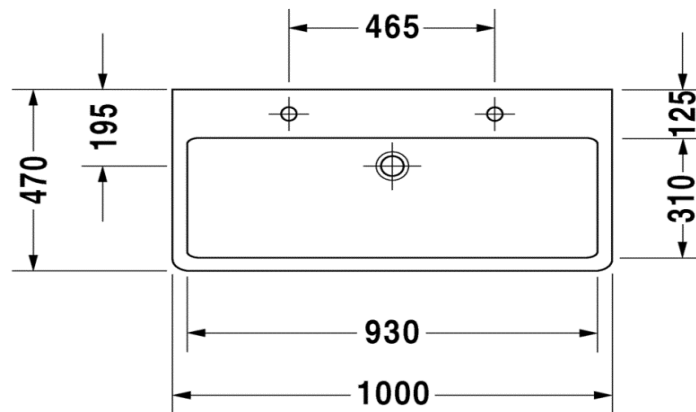

TECHNICAL SCHEDULE

Duravit Vero Washbasin with 2 taphole

Code: 454.102TH

Inspirational + European + Bathroomware

t 09 444 5656

e info@metrix.co.nz

www.metrix.co.nz