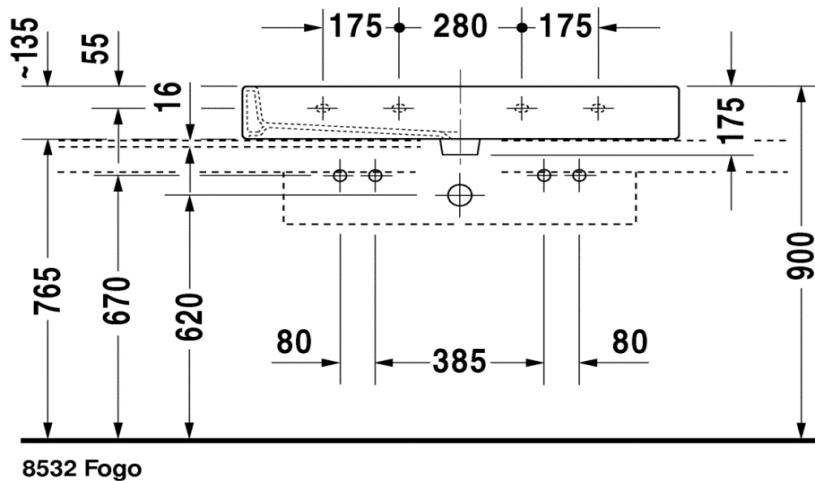

TECHNICAL SCHEDULE

Duravit Vero Washbasin with 2 taphole

Code: 454.102TH

Inspirational + European + Bathroomware

t 09 444 5656

e info@metrix.co.nz

www.metrix.co.nz