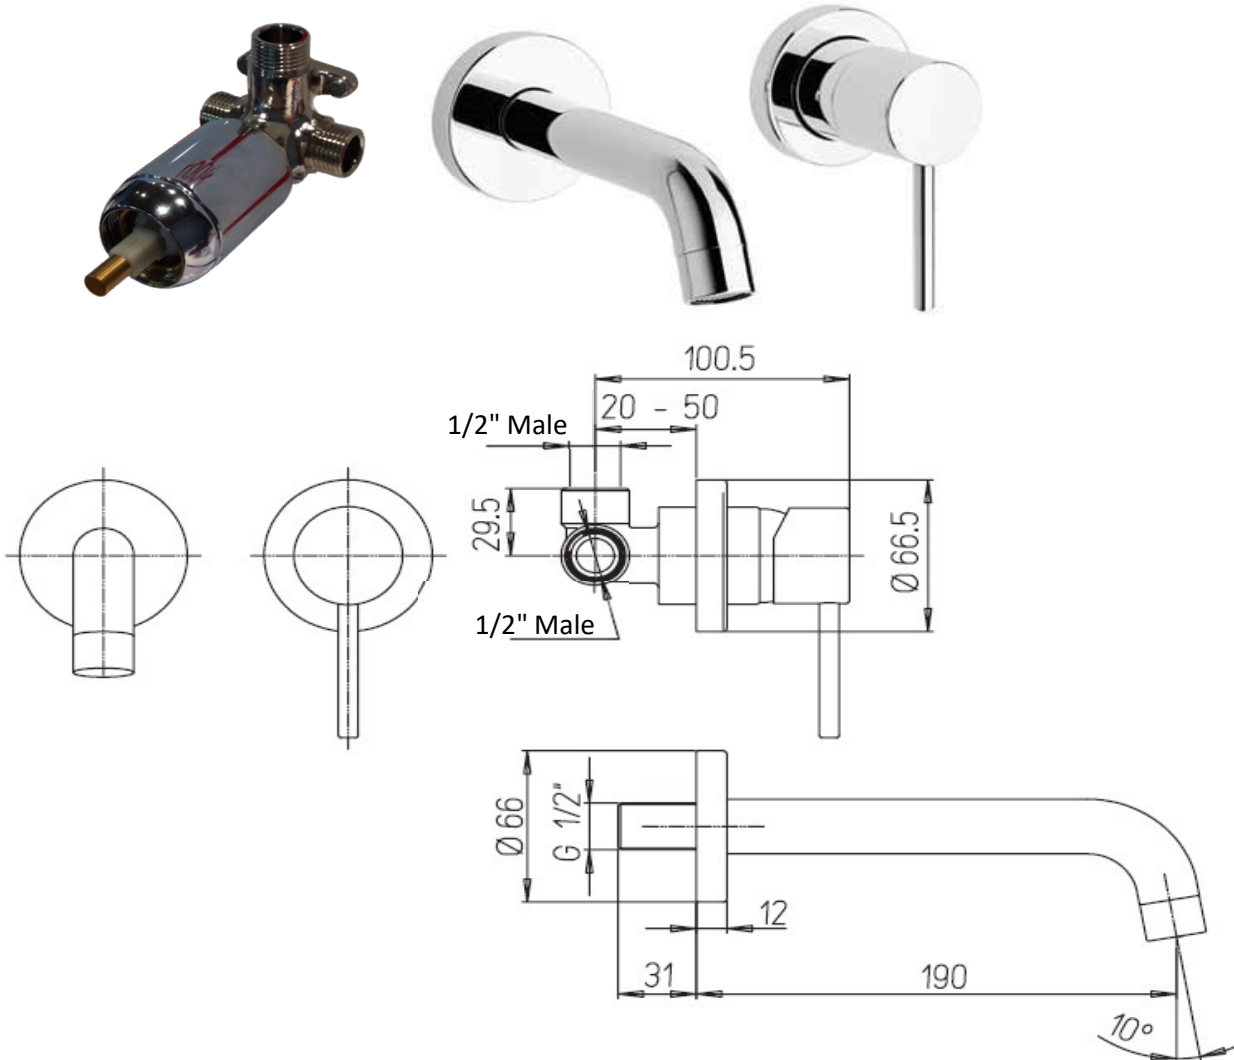

Paini COX

Paini Cox wall mounted basin mixer, 190mm long spout

Finish: Chrome

78CR208L

Made in Italy

10 Year Warranty (2 Year for Black)

WELS Rating: 4 Star - 7.5 L/min

For Equal Pressure only

Max. Operating Pressure: 500Kpa.

Min. Operating Pressure: 50Kpa.

Pipework must be flushed before installation

Please install as per manufacturers instructions in the box

Available finishes:

BK - Black

GM - Gun Metal