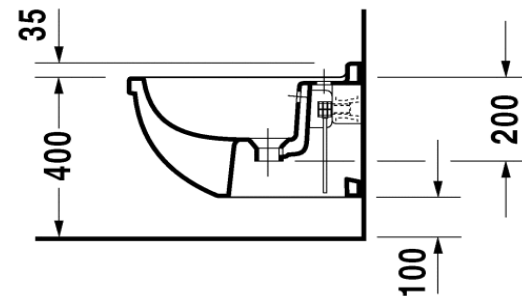

Duravit Starck 3 Bidet Wall Mounted

Code: 2280.15

*Inspirational + European + Bathroomware*