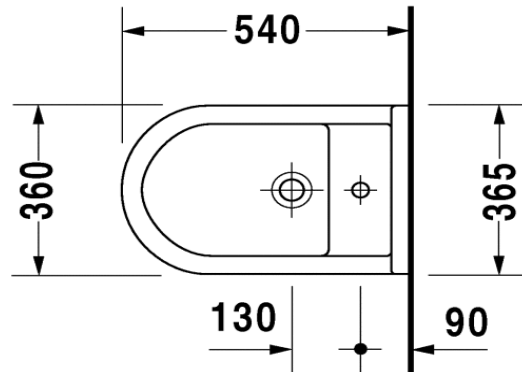

Duravit Starck 3 Bidet Wall Mounted

Code: 2280.15

*Inspirational + European + Bathroomware*