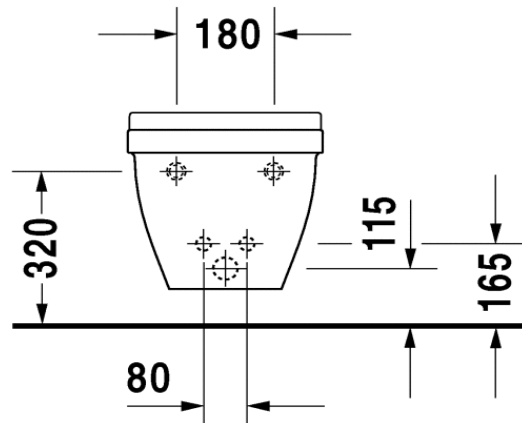

Duravit Starck 3 Bidet Wall Mounted

Code: 2280.15

*Inspirational + European + Bathroomware*