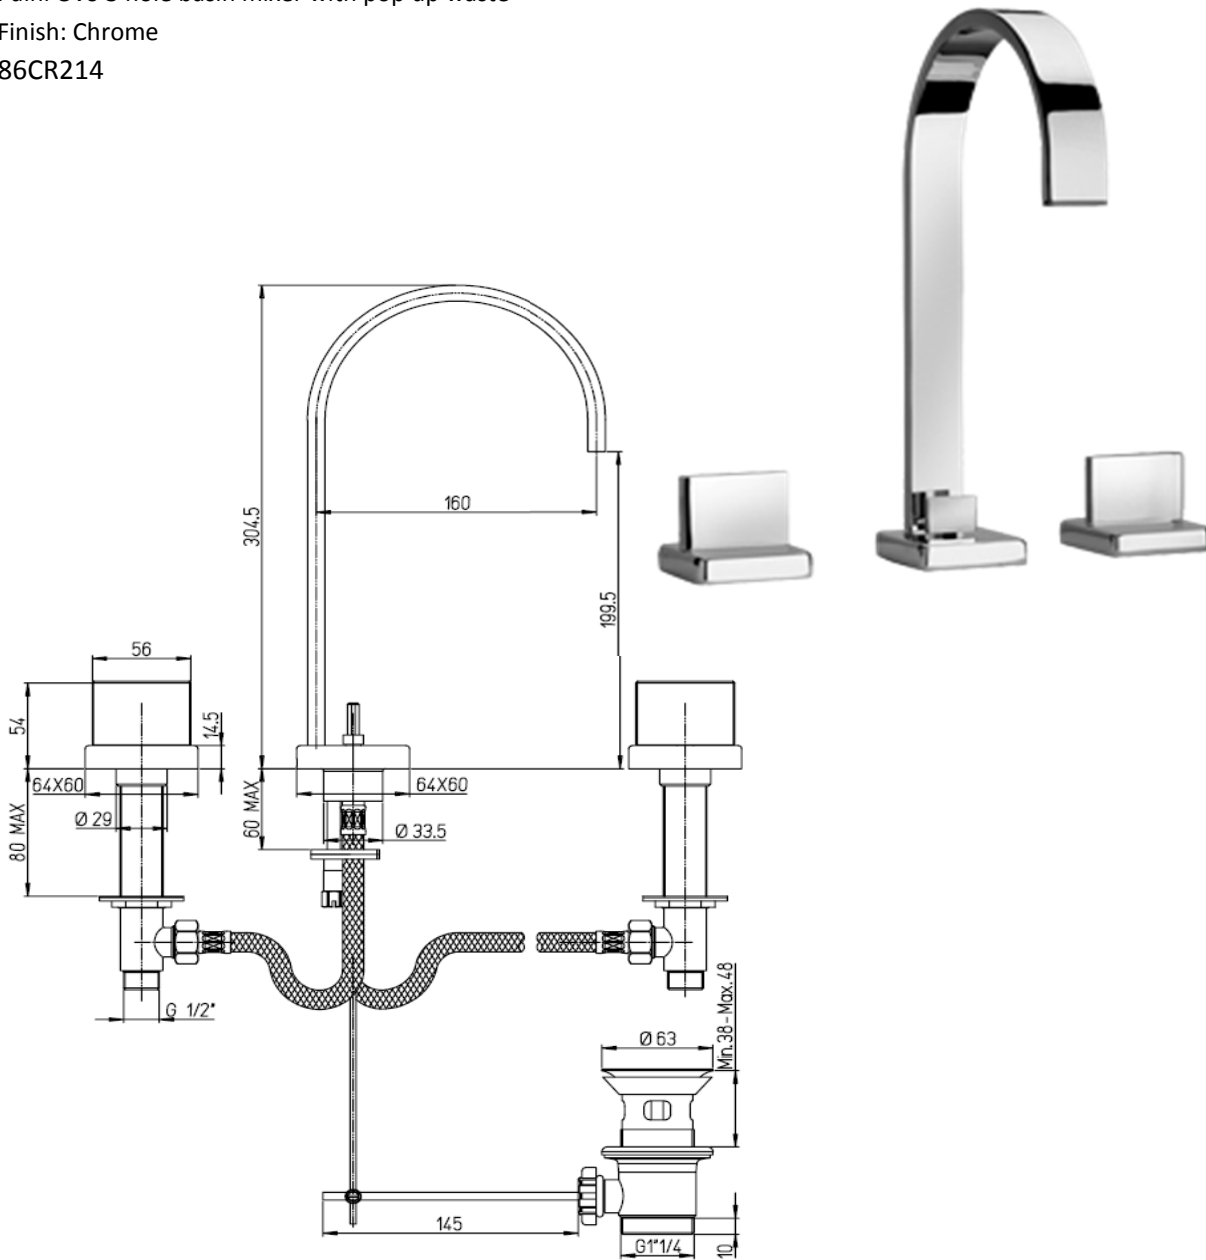

# Paini Ovo

Paini Ovo 3 hole basin mixer with pop up waste

Finish: Chrome

86CR214

**Made in Italy**

5 Year Warranty

WELS Rating: 4 Star - 7.5 Litres/Min

**For Equal Pressure only**

Max. Operating Pressure: 500Kpa.

Min. Operating Pressure: 50Kpa.

*Pipework must be flushed before installation*

*Please install as per manufacturers instructions in the box*

Due to our policy of continuous product development, the design and specification shown are subject to change without notice.