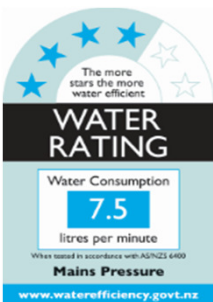

# Paini Ovo

Paini Ovo 3 hole basin mixer with pop up waste

Finish: Chrome

86CR214

**Made in Italy**

5 Year Warranty

WELS Rating: 4 Star - 7.5 Litres/Min

**For Equal Pressure only**