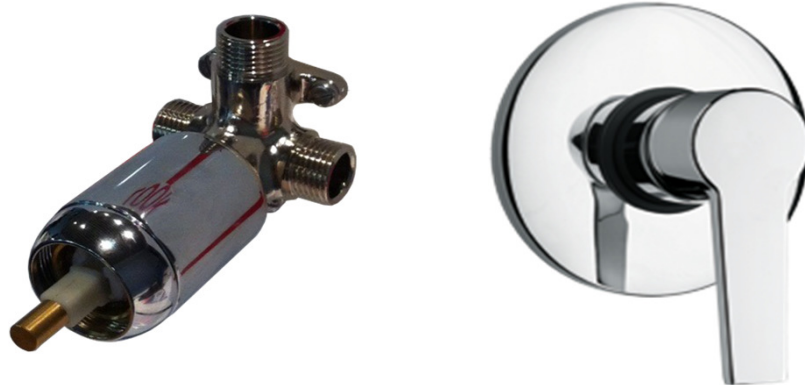

# Paini Le Mans

Paini Le Mans shower mixer

Finish: Chrome

90CR690

**Made in Italy**

5 Year Warranty

**For Equal Pressure only**

Max. Operating Pressure: 500Kpa.