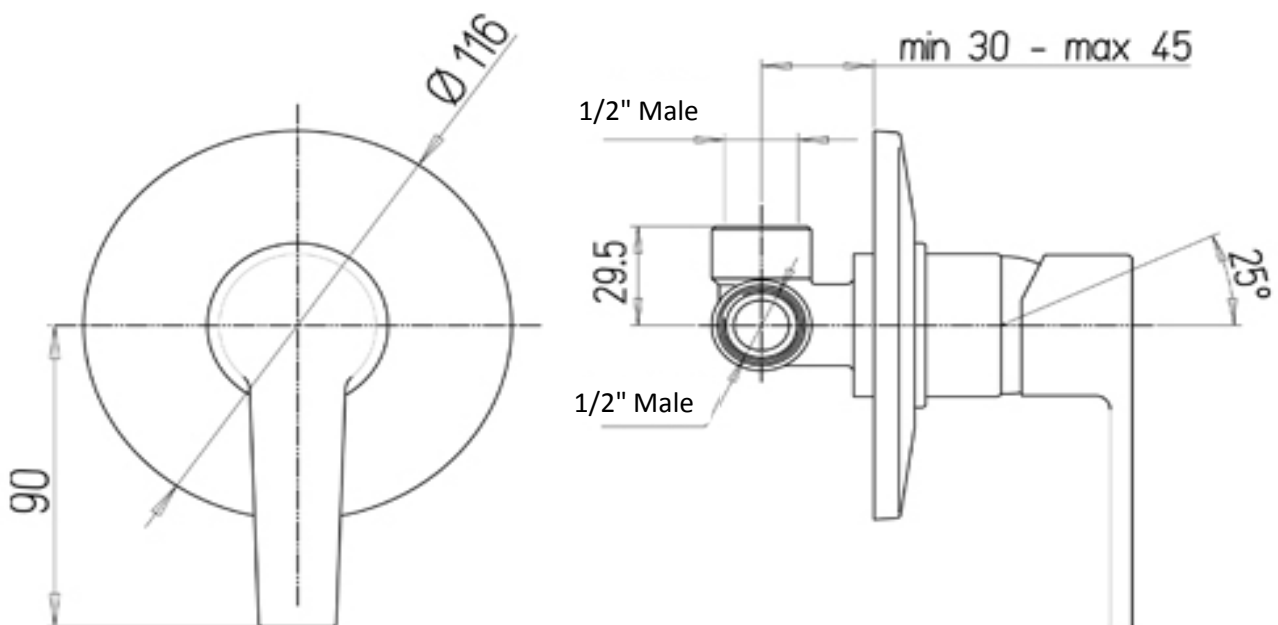

# Paini Le Mans

Paini Le Mans shower mixer

Finish: Chrome

90CR690

**Made in Italy**

5 Year Warranty

**For Equal Pressure only**

Max. Operating Pressure: 500Kpa.