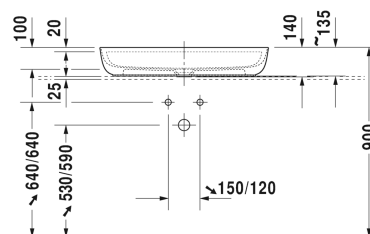

Luv Washbowl # 038080..00

| < 800 millimetre > |

Washbowl	Dimension	Weight	Order number
ground, without overflow, with tap platform, ceramic covered slotted waste included, fixings included, 800 millimetre			
Colors			
00 White Alpin 21 Sand Satin matt 23 Grey Satin matt 26 White Satin matt			
Variant			
●	800 x 400 millimetre	13.600 kilogram	038080..00
Infobox			
* When using this siphon please observe outlet height from upper surface of finished floor to centre of outlet in accordance with the technical specification sheet, Made from DuraCeram			
Sanitary ceramics with the special WonderGliss surface finish will remain clean and attractive-looking for a long time to come. When ordering WonderGliss please add a "1" as eleventh digit to the model number.			
Accessory			
Design Siphon		1.500 kilogram	005036
Suitable products			
Console including drawer for wash bowls or semi-recessed washbasin 1 countertop including one central cut-out, 1 drawer beneath console, 2 console supports, 800 x 565 millimetre	800 x 565 millimetre		DL6788

All drawings contain the necessary measurements which are subject to standard tolerances. They are stated in mm and are non-binding. Exact measurements, in particular for customised installation scenarios, can only be taken from the finished ceramic piece.