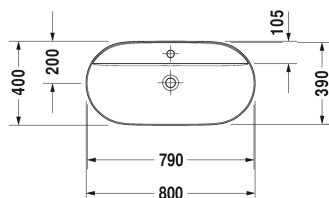

Luv Washbowl # 038080..00

| < 800 millimetre > |

Washbowl	Dimension	Weight	Order number
ground, without overflow, with tap platform, ceramic covered slotted waste included, fixings included, 800 millimetre			
Colors			
00 White Alpin 21 Sand Satin matt 23 Grey Satin matt 26 White Satin matt			
Variant			
●	800 x 400 millimetre	13.600 kilogram	038080..00
Infobox			
* When using this siphon please observe outlet height from upper surface of finished floor to centre of outlet in accordance with the technical specification sheet, Made from DuraCeram			
Sanitary ceramics with the special WonderGliss surface finish will remain clean and attractive-looking for a long time to come. When ordering WonderGliss please add a "1" as eleventh digit to the model number.			
Accessory			
Design Siphon		1.500 kilogram	005036
Suitable products			
Console including drawer for wash bowls or semi-recessed washbasin 1 countertop including one central cut-out, 1 drawer beneath console, 2 console supports, 800 x 565 millimetre	800 x 565 millimetre		DL6788

All drawings contain the necessary measurements which are subject to standard tolerances. They are stated in mm and are non-binding. Exact measurements, in particular for customised installation scenarios, can only be taken from the finished ceramic piece.