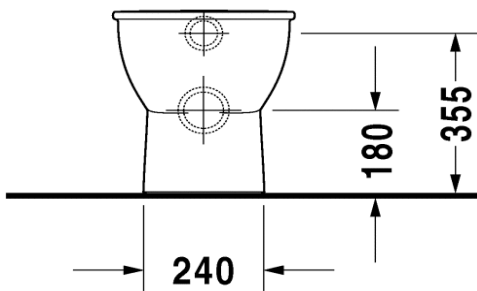

DURAVIT Darling New

Duravit Darling New back to wall for inwall cistern

(Requires soft close seat 069.89)

2139.09

5 Year warranty (Vitreous China)

WELS Rating: 4 Star - 4.5/3 L

Max. Operating Pressure: 500Kpa.