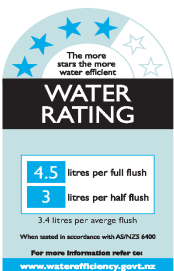

DURAVIT Darling New

Duravit Darling New back to wall for inwall cistern

(Requires soft close seat 069.89)

2139.09

5 Year warranty (Vitreous China)

WELS Rating: 4 Star - 4.5/3 L

Max. Operating Pressure: 500Kpa.