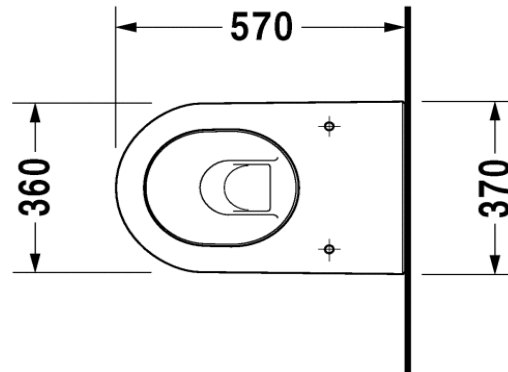

DURAVIT Darling New

Duravit Darling New back to wall for inwall cistern

(Requires soft close seat 069.89)

2139.09

5 Year warranty (Vitreous China)

WELS Rating: 4 Star - 4.5/3 L

Max. Operating Pressure: 500Kpa.