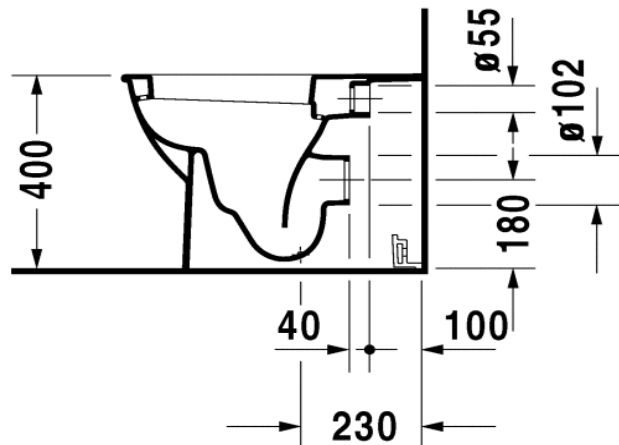

DURAVIT Darling New

Duravit Darling New back to wall for inwall cistern

(Requires soft close seat 069.89)

2139.09

5 Year warranty (Vitreous China)

WELS Rating: 4 Star - 4.5/3 L

Max. Operating Pressure: 500Kpa.

Min. Operating Pressure: 50Kpa.

Pipework must be flushed before installation

Please install as per manufacturers instructions in the box

Due to our policy of continuous product development, the design and specification shown are subject to change without notice.