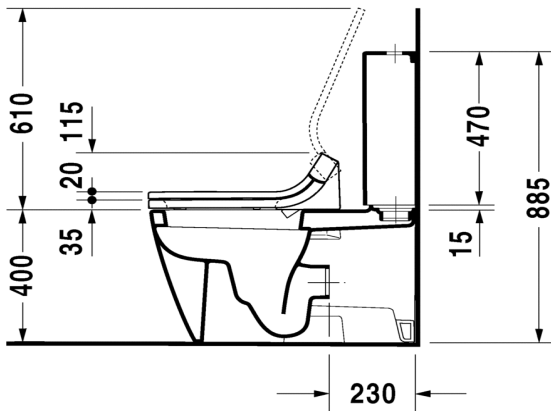

DURAVIT Starck 2

Duravit Starck 2 elongated back to wall toilet suite for SensoWash

(Requires SensoWash C shower toilet seat 610001)

(Requires SensoWash Slim shower toilet seat 611000)

2129.6

5 Year warranty (Vitreous China)

WELS Rating: 4 Star - 4.5/3 L

Max. Operating Pressure: 500Kpa.

Min. Operating Pressure: 50Kpa.

Pipework must be flushed before installation

Please install as per manufacturers instructions in the box

Due to our policy of continuous product development, the design and specification shown are subject to change without notice.