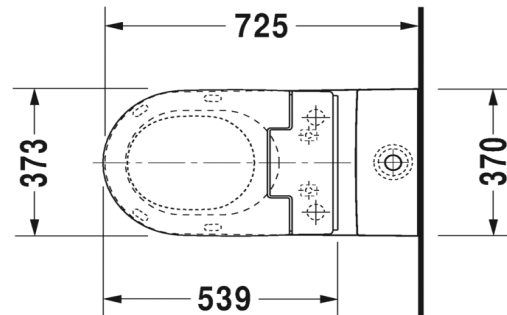

DURAVIT Starck 2

Duravit Starck 2 elongated back to wall toilet suite for SensoWash

(Requires SensoWash C shower toilet seat 610001)

(Requires SensoWash Slim shower toilet seat 611000)

2129.6

5 Year warranty (Vitreous China)

WELS Rating: 4 Star - 4.5/3 L

Max. Operating Pressure: 500Kpa.

Min. Operating Pressure: 50Kpa.

Pipework must be flushed before installation

Please install as per manufacturers instructions in the box

Due to our policy of continuous product development, the design and specification shown are subject to change without notice.