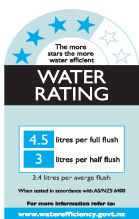

WELS Rating: 4 Star - 4.5/3 L

Max. Operating Pressure: 500Kpa.

Min. Operating Pressure: 50Kpa.

Pipework must be flushed before installation

Please install as per manufacturers instructions in the box

Due to our policy of continuous product development, the design and specification shown are subject to change without notice.