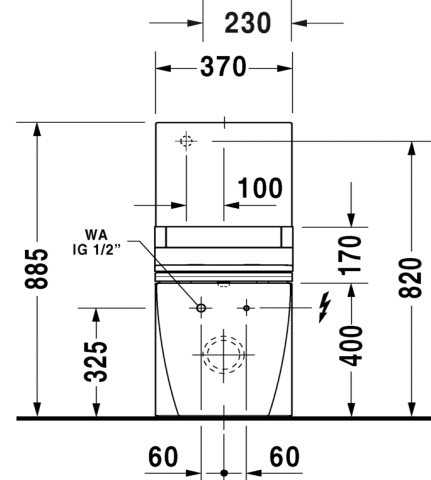

DURAVIT Starck 2

Duravit Starck 2 elongated back to wall toilet suite for SensoWash

(Requires SensoWash C shower toilet seat 610001)

(Requires SensoWash Slim shower toilet seat 611000)

2129.6

5 Year warranty (Vitreous China)

WELS Rating: 4 Star - 4.5/3 L

Max. Operating Pressure: 500Kpa.

Min. Operating Pressure: 50Kpa.

Pipework must be flushed before installation

Please install as per manufacturers instructions in the box

Due to our policy of continuous product development, the design and specification shown are subject to change without notice.