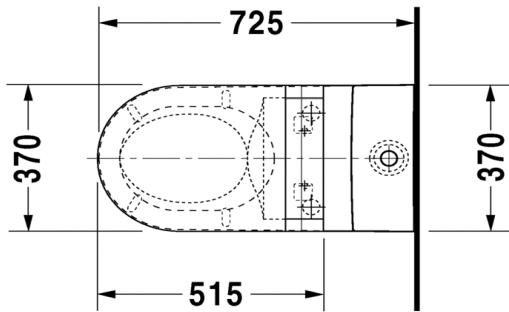

DURAVIT Starck 2

Duravit Starck 2 elongated back to wall toilet suite for SensoWash

(Requires SensoWash C shower toilet seat 610001)

(Requires SensoWash Slim shower toilet seat 611000)

2129.6

5 Year warranty (Vitreous China)

WELS Rating: 4 Star - 4.5/3 L

Max. Operating Pressure: 500Kpa.

Min. Operating Pressure: 50Kpa.

Pipework must be flushed before installation

Please install as per manufacturers instructions in the box

Due to our policy of continuous product development, the design and specification shown are subject to change without notice.