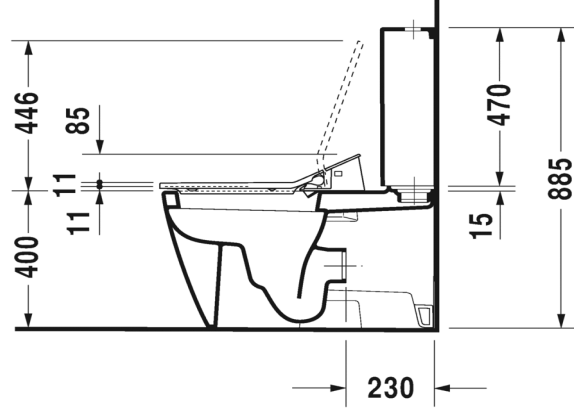

DURAVIT Starck 2

Duravit Starck 2 elongated back to wall toilet suite for SensoWash

(Requires SensoWash C shower toilet seat 610001)

(Requires SensoWash Slim shower toilet seat 611000)

2129.6

5 Year warranty (Vitreous China)

WELS Rating: 4 Star - 4.5/3 L

Max. Operating Pressure: 500Kpa.

Min. Operating Pressure: 50Kpa.

Pipework must be flushed before installation

Please install as per manufacturers instructions in the box

Due to our policy of continuous product development, the design and specification shown are subject to change without notice.