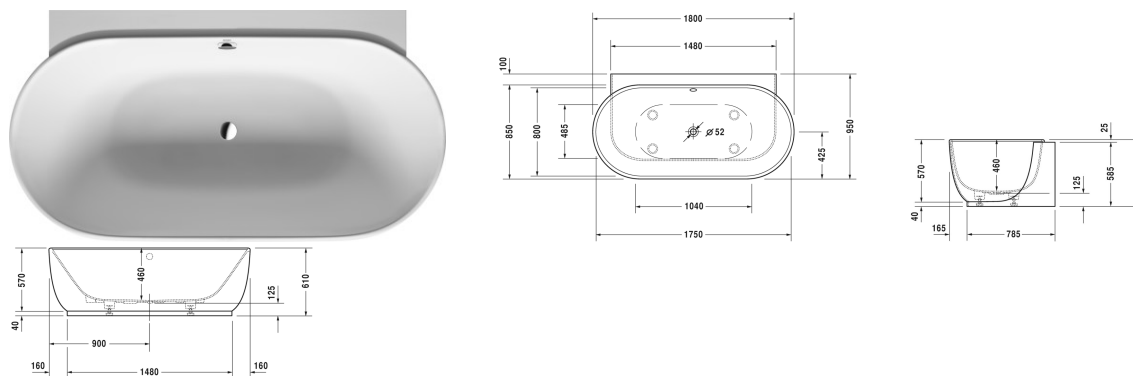

Luv Bathtub # 70043300000000

|< 1800 millimetre >|

Bathtub	Dimension	Weight	Order number
back-to-wall, with seamless panel and support frame, with two backrest slopes, DuraSolid A			
Colors			
00 White Alpin			
Variant			
Basic model	1800 x 950 millimetre	110.000 kilogram	70043300000000
Suitable setting			
Surcharge for drillings of the tub rim for faucet, from rim width 100 mm			790650
Sound for bathtubs			791851
Suitable products			
Rubber profile for noise reduction, length: 3300 mm,			790104
Waste and overflow Quadroval with base inlet, chrome, for bathtubs, with flexible hose, **, outlet diameter 52 mm, length of bowden cable 725 mm,			791228
Waste and overflow Quadroval chrome, for bathtubs with slim bathtub rim, with flexible hose, outlet diameter 52 mm, length of bowden cable 725 mm,			791245
Waste and overflow Quadroval with water inlet, chrome, *, for bathtubs with slim bathtub rim, with flexible hose, outlet diameter 52 mm, length of bowden cable 725 mm,			791248

All drawings contain the necessary measurements which are subject to standard tolerances. They are stated in mm and are non-binding. Exact measurements, in particular for customised installation scenarios, can only be taken from the finished ceramic piece.