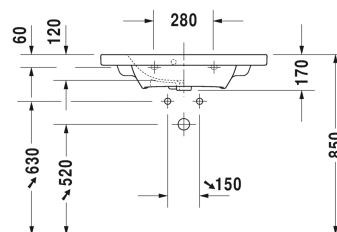

Washbasin, furniture washbasin compact # 2337780000

| < 785 mm > |

Washbasin, furniture washbasin compact	Dimension	Weight	Order number
with overflow, with tap platform, 785 mm			
Colors			
00 White Alpin			
Variant			
●	785 x 400 mm	18,400 kg	2337780000
Sanitary ceramics with the special WonderGliss surface finish will remain clean and attractive-looking for a long time to come. When ordering WonderGliss please add a "1" as eleventh digit to the model number.			
Accessory			
Space saving siphon	1 1/4" mm	0,400 kg	005073
Suitable products			
Vanity unit wall-mounted 1 pull-out compartment, pull-out compartment including cut-out for siphon and siphon cover, for DuraStyle # 233778, 730 x 368 mm	730 x 368 mm		DS6399
Vanity unit wall-mounted 2 drawers, upper drawer including cut-out for siphon and siphon cover, for DuraStyle # 233778, 730 x 368 mm	730 x 368 mm		DS6499

All drawings contain the necessary measurements which are subject to standard tolerances. They are stated in mm and are non-binding. Exact measurements, in particular for customised installation scenarios, can only be taken from the finished ceramic piece.