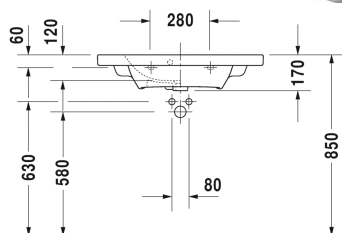

Washbasin, furniture washbasin compact # 2337780000

| < 785 mm > |

Washbasin, furniture washbasin compact	Dimension	Weight	Order number
with overflow, with tap platform, 785 mm			
Colors			
00 White Alpin			
Variant			
●	785 x 400 mm	18,400 kg	2337780000
Sanitary ceramics with the special WonderGliss surface finish will remain clean and attractive-looking for a long time to come. When ordering WonderGliss please add a "1" as eleventh digit to the model number.			
Accessory			
Space saving siphon	1 1/4" mm	0,400 kg	005073
Suitable products			
Vanity unit wall-mounted 1 pull-out compartment, pull-out compartment including cut-out for siphon and siphon cover, for DuraStyle # 233778, 730 x 368 mm	730 x 368 mm		DS6399
Vanity unit wall-mounted 2 drawers, upper drawer including cut-out for siphon and siphon cover, for DuraStyle # 233778, 730 x 368 mm	730 x 368 mm		DS6499

All drawings contain the necessary measurements which are subject to standard tolerances. They are stated in mm and are non-binding. Exact measurements, in particular for customised installation scenarios, can only be taken from the finished ceramic piece.