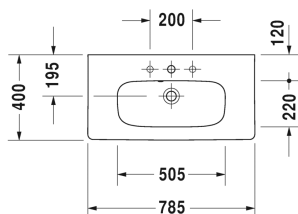

Washbasin, furniture washbasin compact # 2337780000

| < 785 mm > |

Washbasin, furniture washbasin compact	Dimension	Weight	Order number
with overflow, with tap platform, 785 mm			
Colors			
00 White Alpin			
Variant			
●	785 x 400 mm	18,400 kg	2337780000
Sanitary ceramics with the special WonderGliss surface finish will remain clean and attractive-looking for a long time to come. When ordering WonderGliss please add a "1" as eleventh digit to the model number.			
Accessory			
Space saving siphon	1 1/4" mm	0,400 kg	005073
Suitable products			
Vanity unit wall-mounted 1 pull-out compartment, pull-out compartment including cut-out for siphon and siphon cover, for DuraStyle # 233778, 730 x 368 mm	730 x 368 mm		DS6399
Vanity unit wall-mounted 2 drawers, upper drawer including cut-out for siphon and siphon cover, for DuraStyle # 233778, 730 x 368 mm	730 x 368 mm		DS6499

All drawings contain the necessary measurements which are subject to standard tolerances. They are stated in mm and are non-binding. Exact measurements, in particular for customised installation scenarios, can only be taken from the finished ceramic piece.