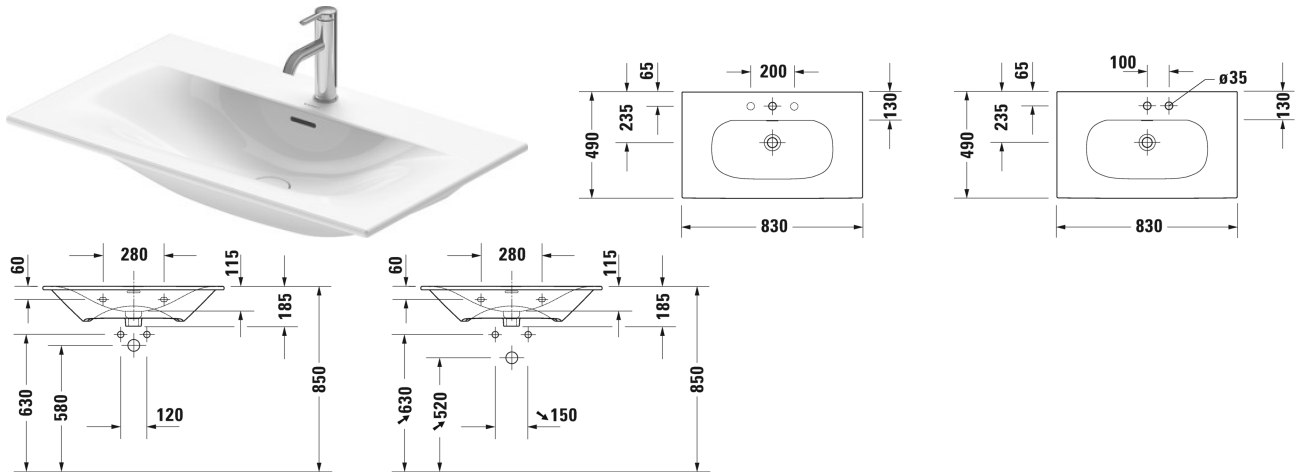

Viu Washbasin, furniture washbasin # 2344830000 /  
2344830030 / 2344830058 / 2344830060

| < 830 mm > |

Washbasin, furniture washbasin	Dimension	Weight	Order number
with overflow, with tap platform, Ceramic covered push-open waste included, underneath glazed, 830 mm			
<b>Colors</b>			
00 White Alpin			
<b>Variant</b>			
●	830 x 490 mm	20.100 kilogram	2344830000
●●●	830 x 490 mm	20.100 kilogram	2344830030
●●	830 x 490 mm	20.100 kilogram	2344830058
☒	830 x 490 mm	20.100 kilogram	2344830060
Sanitary ceramics with the special WonderGliss surface finish will remain clean and attractive-looking for a long time to come. When ordering WonderGliss please add a "1" as eleventh digit to the model number.			
<b>Accessory</b>			
Space saving siphon	1 1/4" mm	0.400 kilogram	005076
Design Siphon		1.500 kilogram	005036
<b>Suitable products</b>			
Vanity unit wall-mounted 1 pull-out compartment, for Viu # 234483, 820 x 481 mm	820 x 481 mm		LC6137
Vanity unit wall-mounted 2 drawers, upper drawer including cut-out for siphon and siphon cover, for Viu # 234483, 820 x 481 mm	820 x 481 mm		LC6307