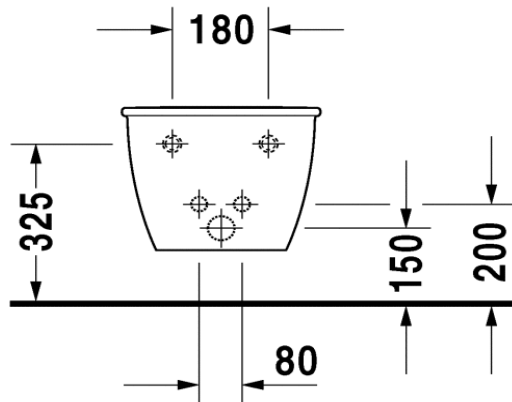

Duravit Darling New Bidet Wall Mounted

Code: 2249.15

*Inspirational + European + Bathroomware*