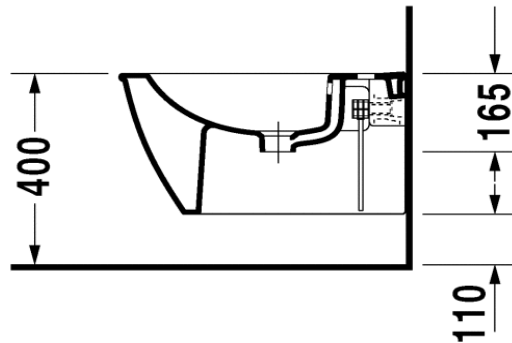

Duravit Darling New Bidet Wall Mounted

Code: 2249.15

*Inspirational + European + Bathroomware*