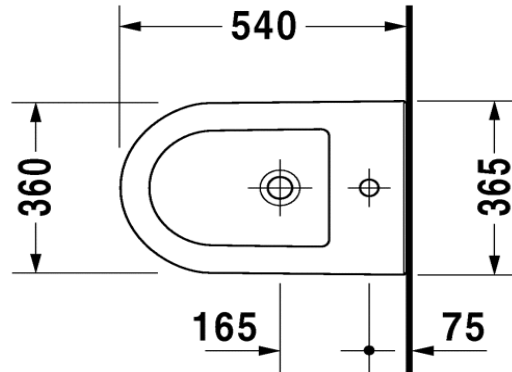

Duravit Darling New Bidet Wall Mounted

Code: 2249.15

*Inspirational + European + Bathroomware*