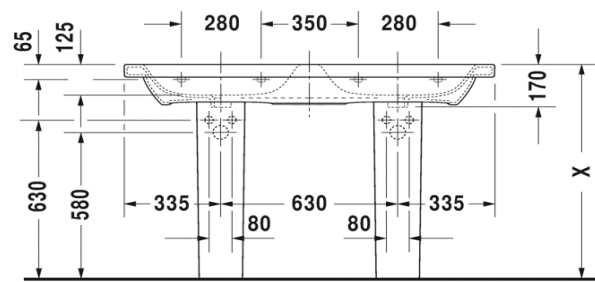

TECHNICAL SCHEDULE

Duravit DuraStyle double furniture basin

Code: 2338.13

Inspirational + European + Bathroomware

t 09 444 5656

e info@metrix.co.nz

www.metrix.co.nz