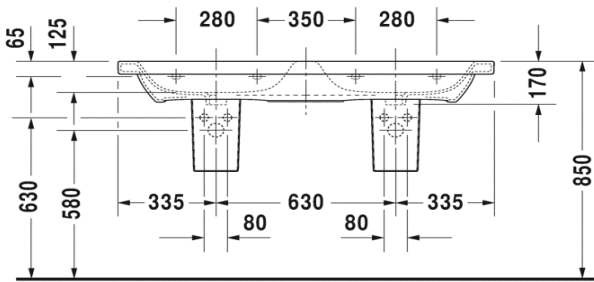

TECHNICAL SCHEDULE

Duravit DuraStyle double furniture basin

Code: 2338.13

Inspirational + European + Bathroomware

t 09 444 5656

e info@metrix.co.nz

www.metrix.co.nz