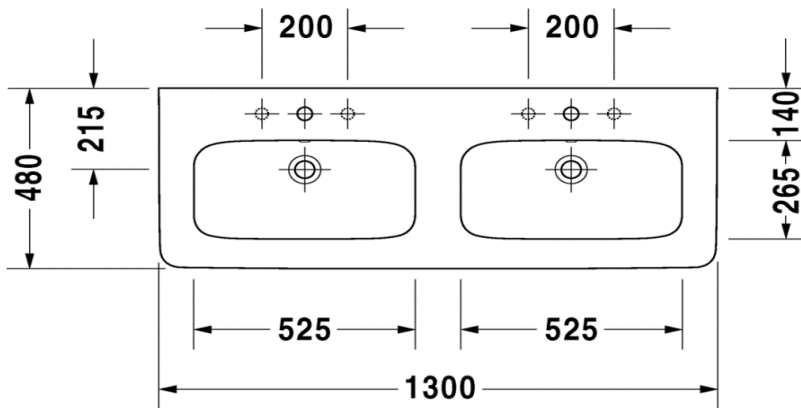

TECHNICAL SCHEDULE

Duravit DuraStyle double furniture basin

Code: 2338.13

Inspirational + European + Bathroomware

t 09 444 5656

e info@metrix.co.nz

www.metrix.co.nz