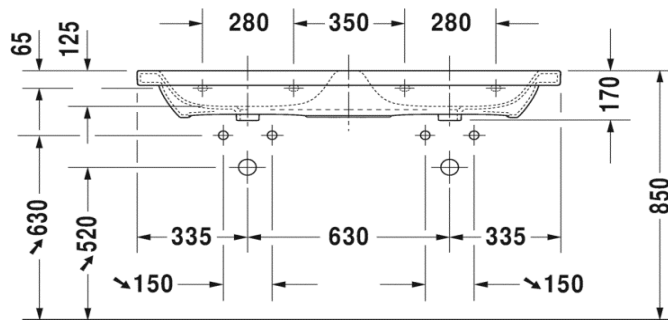

TECHNICAL SCHEDULE

Duravit DuraStyle double furniture basin

Code: 2338.13

Inspirational + European + Bathroomware

t 09 444 5656

e info@metrix.co.nz

www.metrix.co.nz