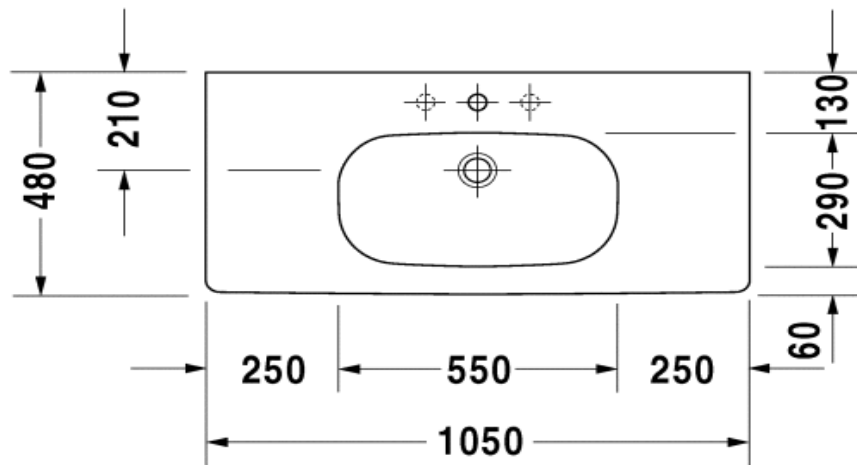

Duravit D Code Furniture Basin

Code: 342.10

*Inspirational + European + Bathroomware*