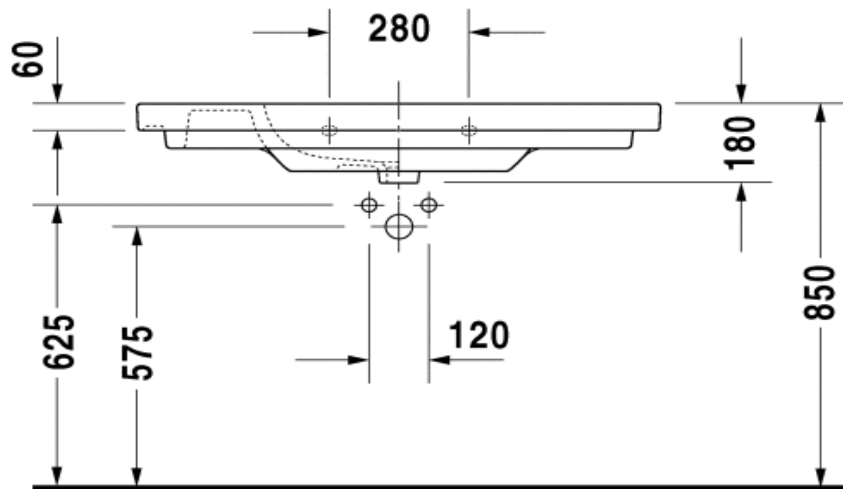

Duravit D Code Furniture Basin

Code: 342.10

*Inspirational + European + Bathroomware*