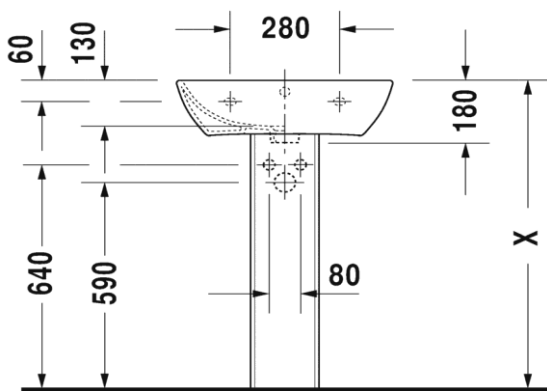

TECHNICAL SCHEDULE

Duravit ME by Starck washbasin

Code: 2335.55

Inspirational + European + Bathroomware