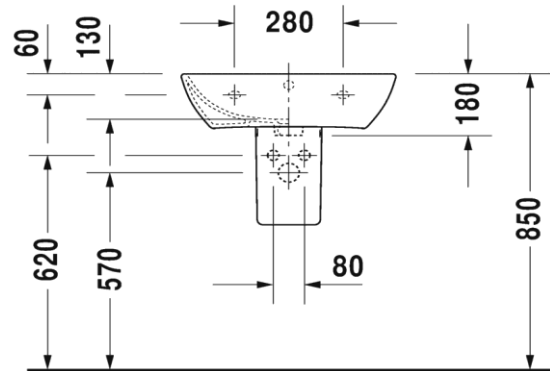

TECHNICAL SCHEDULE

Duravit ME by Starck washbasin

Code: 2335.55

Inspirational + European + Bathroomware