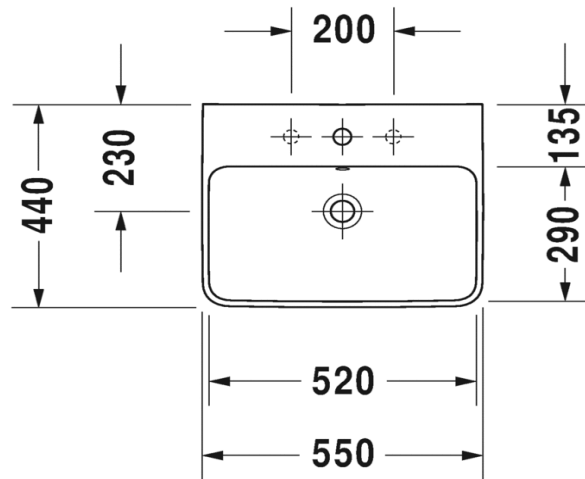

TECHNICAL SCHEDULE

Duravit ME by Starck washbasin

Code: 2335.55

Inspirational + European + Bathroomware