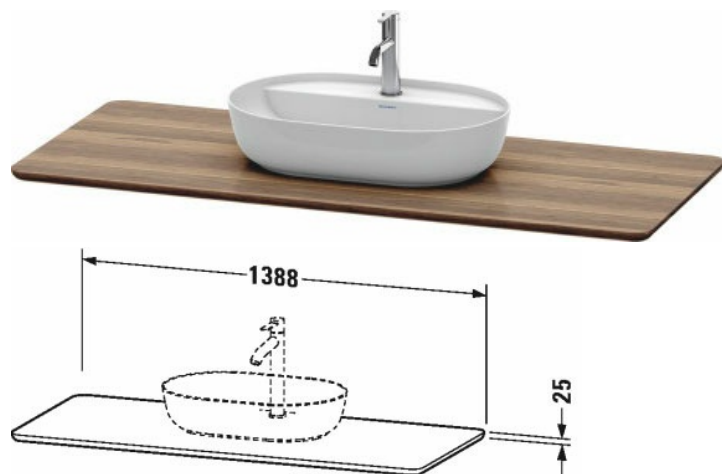

Luv Real wood massive console # LU946107777

|< 1388 mm >|

Real wood massive console	Dimension	Weight	Order number
1 console with one cut-out, for vanity units for console			
Colors			
M77 American Walnut Solid Wood			
Variant			
	1388 x 595 mm		LU946107777
Infobox			
suitable for vanity unit # LU9561, LU9566, Mounting instructions, please see vanity unit			
Suitable products			
Vanit unit for console floor-standing 1 pull-out compartment, 1338 x 570 mm	1338 x 570 mm		LU9561
Vanit unit for console floor-standing 1 drawer, 1 pull-out compartment, upper drawer including cut-out for siphon and siphon cover, 1338 x 570 mm	1338 x 570 mm		LU9566