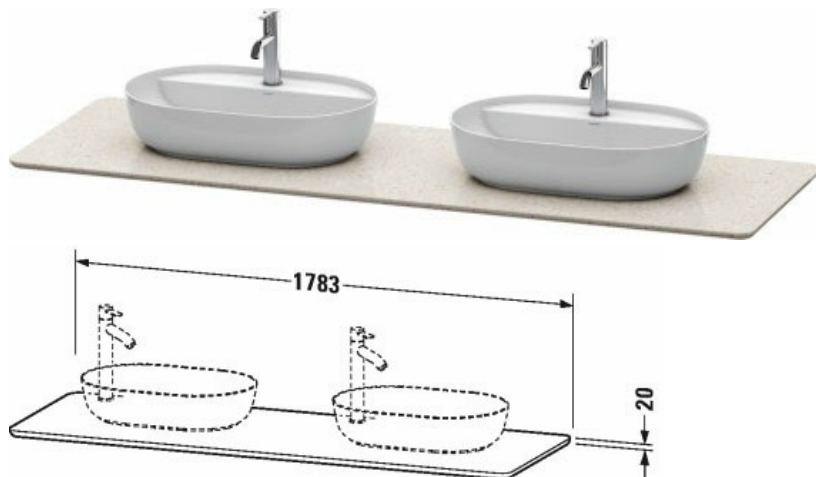

**Luv Quartz stone console # LU9467 B**

|&lt; 1783 mm &gt;|

Quartz stone console	Dimension	Weight	Order number
1 console with two cut-outs, for vanity units for console			
<b>Colors</b>			
M17 Quartz Stone White Structure M25 Quartz Stone Sand Structure M33 Quartz Stone Grey Structure			
<b>Variant</b>			
	1783 x 595 mm		LU9467 B
<b>Infobox</b>			
suitable for vanity unit # LU9562, LU9567, Mounting instructions, please see vanity unit			
<b>Suitable products</b>			
Vanit unit for console floor-standing 2 pull-out compartments, 1733 x 570 mm	1733 x 570 mm		LU9562 B
Vanit unit for console floor-standing 2 drawers, 2 pull-out compartments, upper drawer including cut-out for siphon and siphon cover, 1733 x 570 mm	1733 x 570 mm		LU9567 B