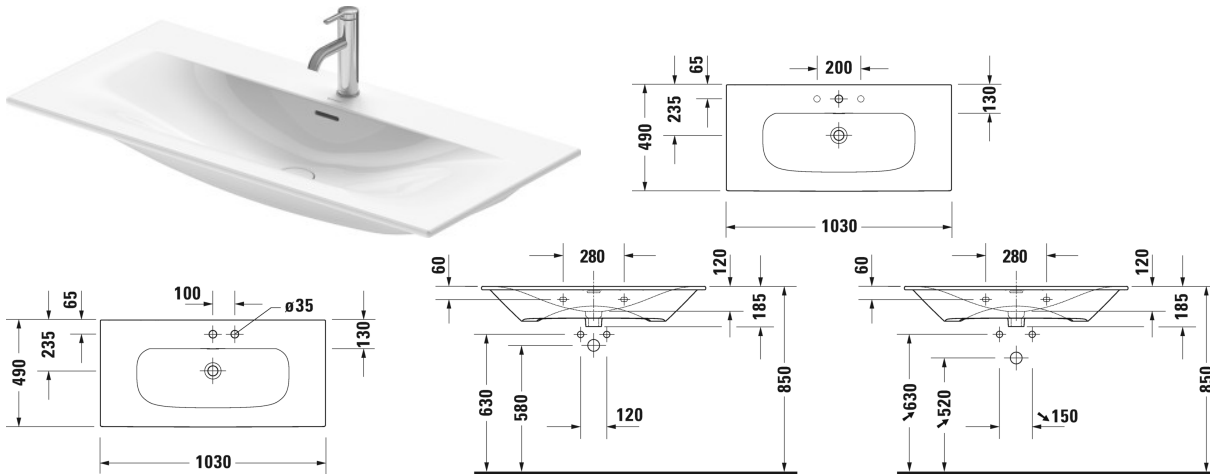

Viu Washbasin, furniture washbasin # 2344100000 /  
2344100030 / 2344100058 / 2344100060

| < 1030 mm > |

Washbasin, furniture washbasin	Dimension	Weight	Order number
with overflow, with tap platform, Ceramic covered push-open waste included, underneath glazed, 1030 mm			
<b>Colors</b>			
00 White Alpin			
<b>Variant</b>			
●	1030 x 490 mm	27.300 kilogram	2344100000
●●●	1030 x 490 mm	27.300 kilogram	2344100030
●●	1030 x 490 mm	27.300 kilogram	2344100058
☒	1030 x 490 mm	27.300 kilogram	2344100060
Sanitary ceramics with the special WonderGliss surface finish will remain clean and attractive-looking for a long time to come. When ordering WonderGliss please add a "1" as eleventh digit to the model number.			
<b>Accessory</b>			
Space saving siphon	1 1/4" mm	0.400 kilogram	005076
Design Siphon		1.500 kilogram	005036
<b>Suitable products</b>			
Vanity unit wall-mounted 1 pull-out compartment, for Viu # 234410, 1020 x 481 mm	1020 x 481 mm		LC6138
Vanity unit wall-mounted 2 drawers, upper drawer including cut-out for siphon and siphon cover, for Viu # 234410, 1020 x 481 mm	1020 x 481 mm		LC6308