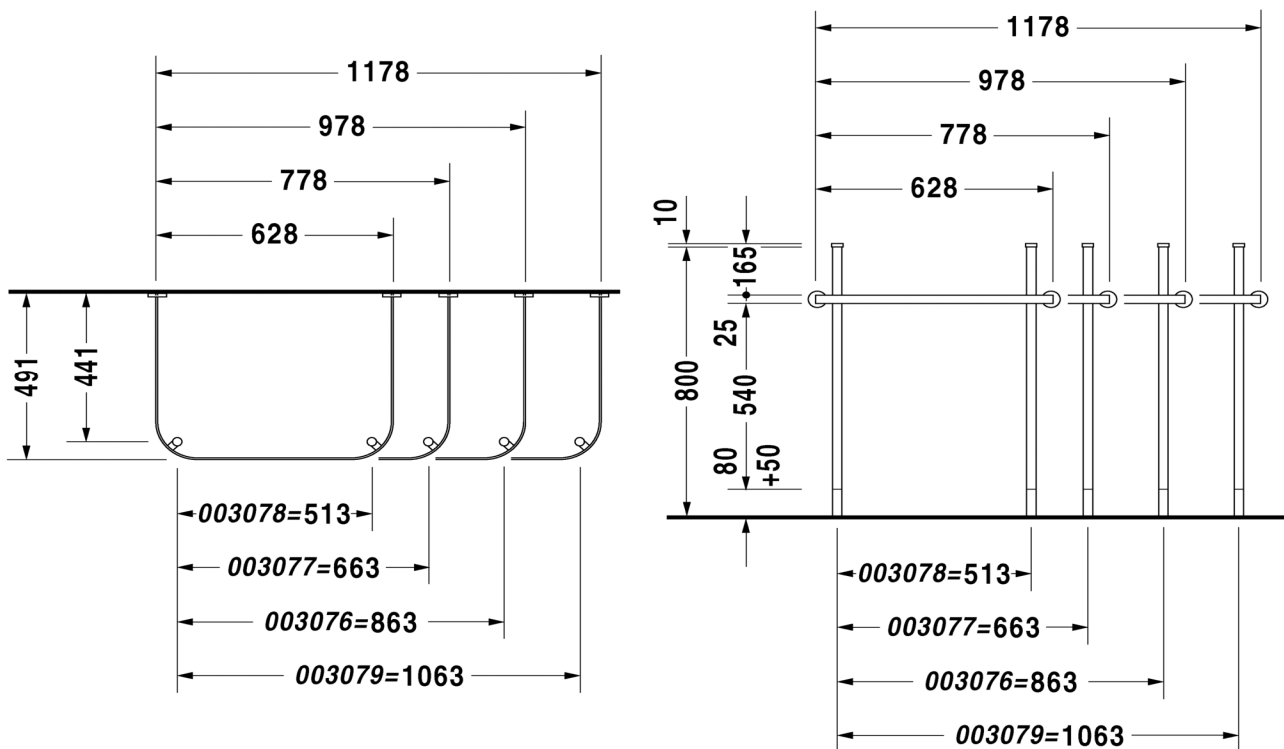

TECHNICAL SCHEDULE

Duravit Happy D.2 console for 2318.80

Code: 307.71

Inspirational + European + Bathroomware

t 09 444 5656

e info@metrix.co.nz

www.metrix.co.nz