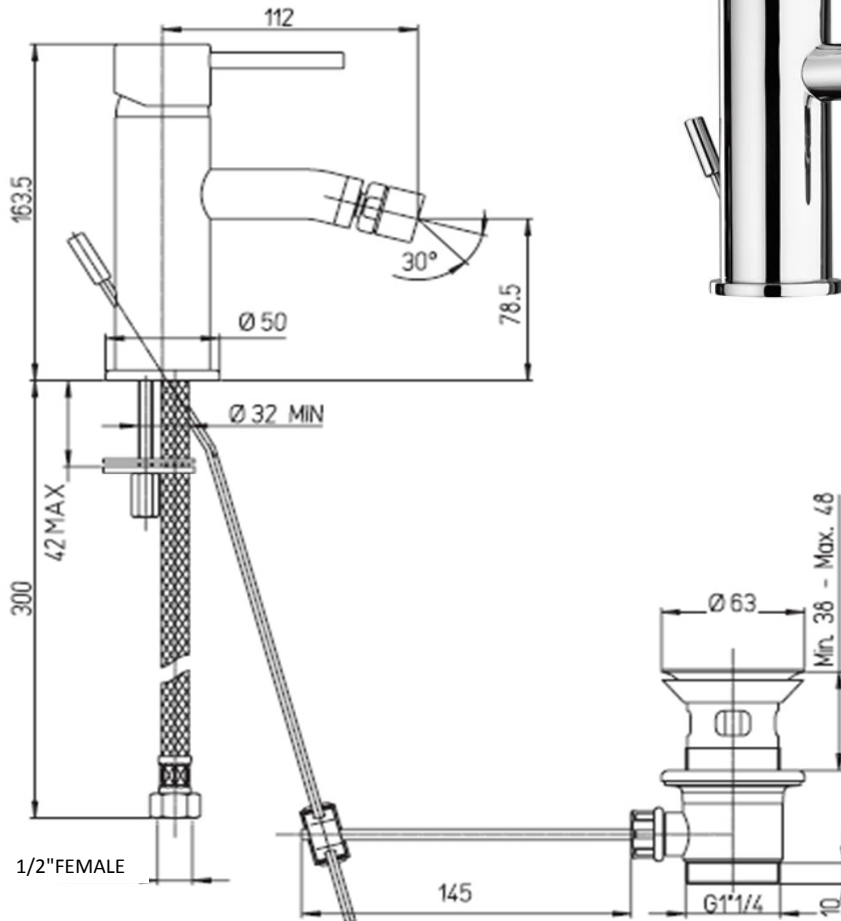

Paini COX

Paini Cox bidet mixer

Finish: Chrome

78CR306

Made in Italy

5 Year Warranty

WELS Rating: 4 Star - 7.5 L/min

For Equal Pressure only

Max. Operating Pressure: 500Kpa.

Min. Operating Pressure: 50Kpa.

Pipework must be flushed before installation

Please install as per manufacturers instructions in the box

Available finishes:

CQ - Brushed Nickel