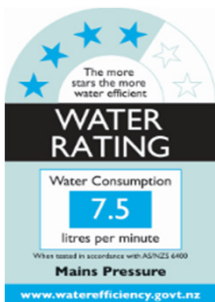

Paini COX

Paini Cox bidet mixer

Finish: Chrome

78CR306

Made in Italy

5 Year Warranty

WELS Rating: 4 Star - 7.5 L/min

For Equal Pressure only