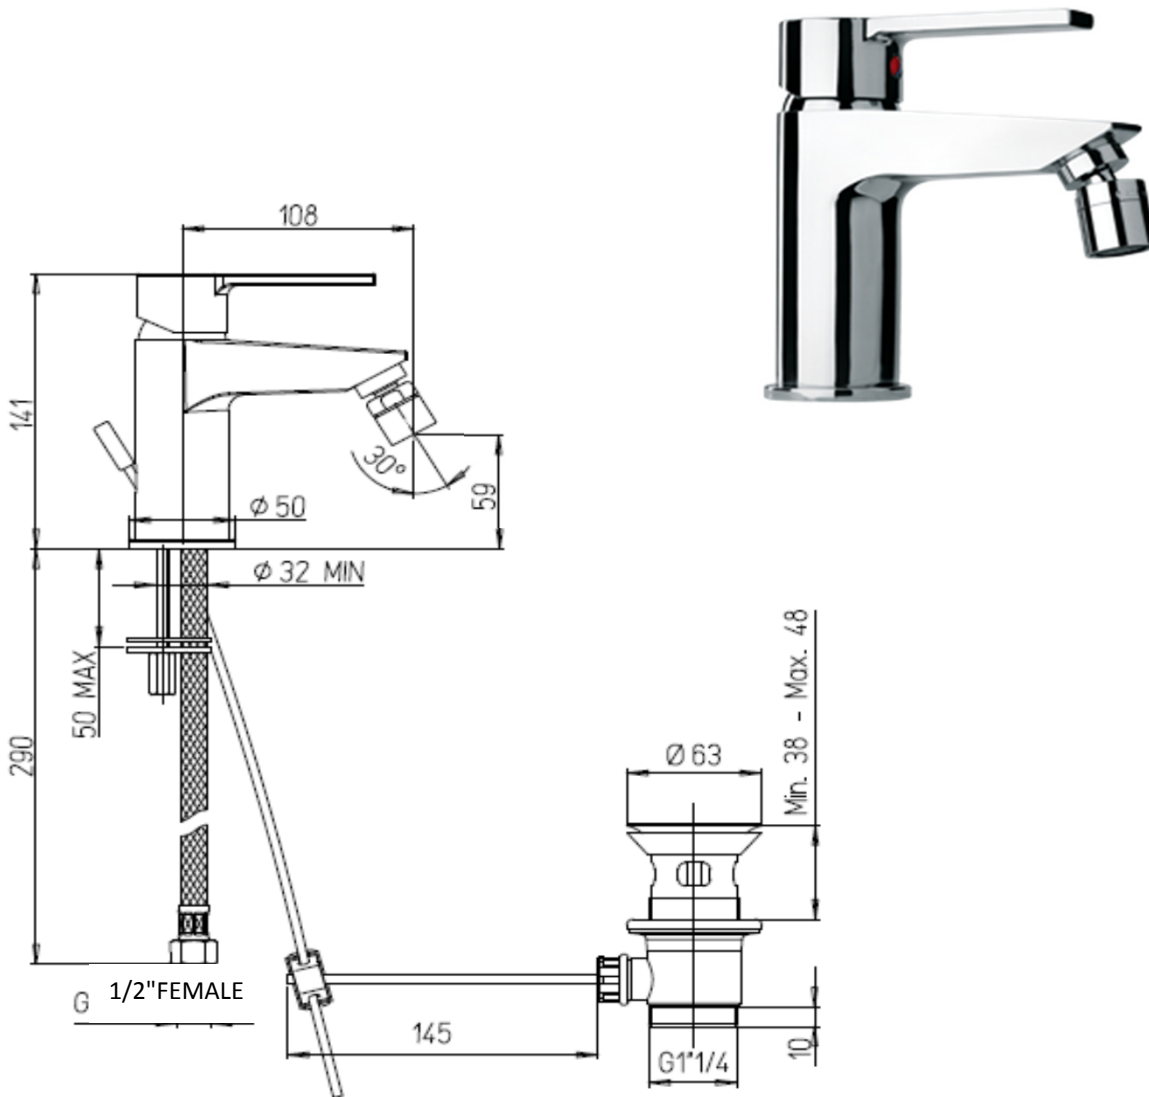

Paini Le Mans

Paini Le Mans bidet mixer

Finish: Chrome

90CR306

Made in Italy

5 Year Warranty

WELS Rating: 4 Star - 7.5 Litres/Min

For Equal Pressure only

Max. Operating Pressure: 500Kpa.

Min. Operating Pressure: 50Kpa.

Pipework must be flushed before installation

Please install as per manufacturers instructions in the box

Due to our policy of continuous product development, the design and specification shown are subject to change without notice.