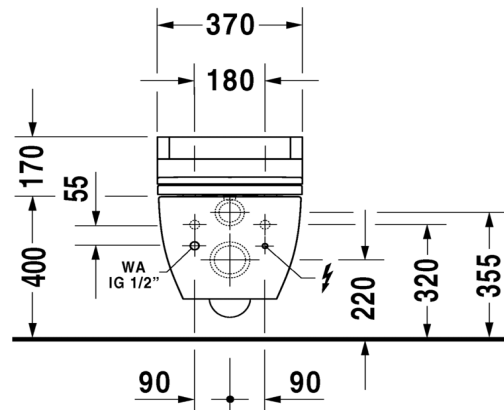

DURAVIT Happy D.2

Duravit Happy D.2 wall mounted pan for SensoWash
 (Requires SensoWash C shower seat 610300)
 2550.59

(Requires SensoWash Slim shower seat 611300)

5 Year warranty (Vitreous China)

WELS Rating: 4 Star - 4.5/3 L

Max. Operating Pressure: 500Kpa.

Min. Operating Pressure: 50Kpa.

Pipework must be flushed before installation

Please install as per manufacturers instructions in the box

Due to our policy of continuous product development, the design and specification shown are subject to change without notice.