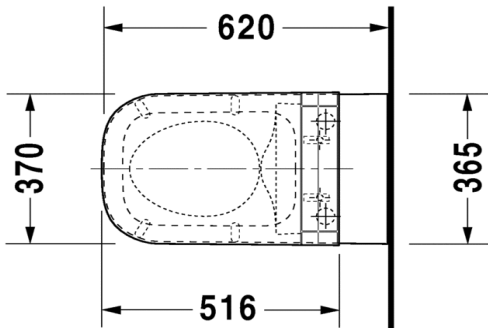

DURAVIT Happy D.2

Duravit Happy D.2 wall mounted pan for SensoWash
 (Requires SensoWash C shower seat 610300)
 2550.59

(Requires SensoWash Slim shower seat 611300)

5 Year warranty (Vitreous China)

WELS Rating: 4 Star - 4.5/3 L