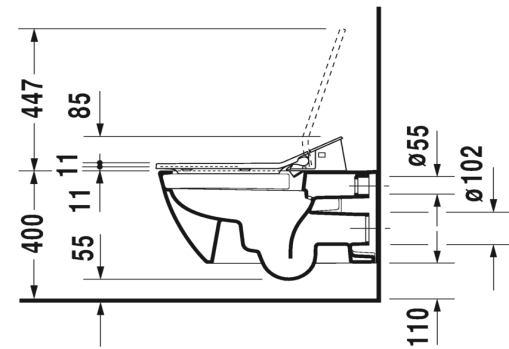

DURAVIT Happy D.2

Duravit Happy D.2 wall mounted pan for SensoWash
 (Requires SensoWash C shower seat 610300)
 2550.59

(Requires SensoWash Slim shower seat 611300)

5 Year warranty (Vitreous China)

WELS Rating: 4 Star - 4.5/3 L

Max. Operating Pressure: 500Kpa.

Min. Operating Pressure: 50Kpa.

Pipework must be flushed before installation

Please install as per manufacturers instructions in the box

Due to our policy of continuous product development, the design and specification shown are subject to change without notice.