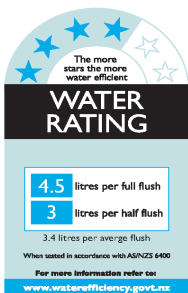

DURAVIT Happy D.2

Duravit Happy D.2 wall mounted pan for SensoWash
 (Requires SensoWash C shower seat 610300)
 2550.59

(Requires SensoWash Slim shower seat 611300)

5 Year warranty (Vitreous China)

WELS Rating: 4 Star - 4.5/3 L