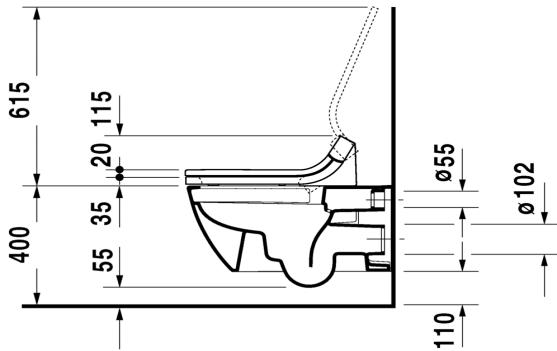

DURAVIT Happy D.2

Duravit Happy D.2 wall mounted pan for SensoWash
 (Requires SensoWash C shower seat 610300)
 2550.59

(Requires SensoWash Slim shower seat 611300)

5 Year warranty (Vitreous China)

WELS Rating: 4 Star - 4.5/3 L

Max. Operating Pressure: 500Kpa.

Min. Operating Pressure: 50Kpa.

Pipework must be flushed before installation

Please install as per manufacturers instructions in the box

Due to our policy of continuous product development, the design and specification shown are subject to change without notice.