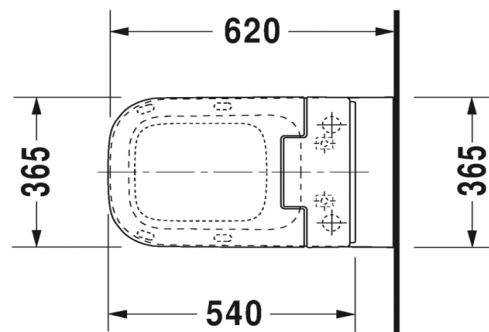

DURAVIT Happy D.2

Duravit Happy D.2 wall mounted pan for SensoWash
 (Requires SensoWash C shower seat 610300)
 2550.59

(Requires SensoWash Slim shower seat 611300)

5 Year warranty (Vitreous China)

WELS Rating: 4 Star - 4.5/3 L

Max. Operating Pressure: 500Kpa.

Min. Operating Pressure: 50Kpa.

Pipework must be flushed before installation

Please install as per manufacturers instructions in the box

Due to our policy of continuous product development, the design and specification shown are subject to change without notice.