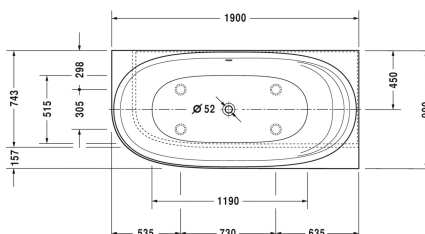

Cape Cod Bathtub # 70036300000000

| < 1900 mm > |

Bathtub	Dimension	Weight	Order number
corner right, with seamless panel and support frame, with one backrest slope, DuraSolid® A , Filling capacity 205 litre			
Colors			
00 White Alpin			
Variant			
Basic model	1900 x 900 mm	105.000 kilogram	70036300000000
Suitable setting			
Bathtub handle chrome			792804
Suitable products			
Rubber profile for noise reduction, length: 3300 mm,			790126
Waste and overflow Quadroval with base inlet, chrome, for bathtubs, with flexible hose, **, outlet diameter 52 mm, length of bowden cable 725 mm,			791228
Waste and overflow Quadroval chrome, for bathtubs with slim bathtub rim, with flexible hose, outlet diameter 52 mm, length of bowden cable 725 mm,			791245
Waste and overflow Quadroval with water inlet, chrome, *, for bathtubs with slim bathtub rim, with flexible hose, outlet diameter 52 mm, length of bowden cable 725 mm,			791248

All drawings contain the necessary measurements which are subject to standard tolerances. They are stated in mm and are non-binding. Exact measurements, in particular for customised installation scenarios, can only be taken from the finished piece.