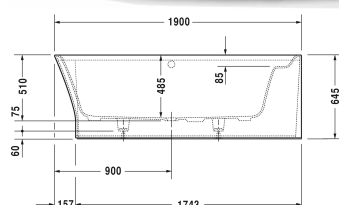

Cape Cod Bathtub # 70036300000000

| < 1900 mm > |

Bathtub	Dimension	Weight	Order number
corner right, with seamless panel and support frame, with one backrest slope, DuraSolid® A , Filling capacity 205 litre			
Colors			
00 White Alpin			
Variant			
Basic model	1900 x 900 mm	105.000 kilogram	70036300000000
Suitable setting			
Bathtub handle chrome			792804
Suitable products			
Rubber profile for noise reduction, length: 3300 mm,			790126
Waste and overflow Quadroval with base inlet, chrome, for bathtubs, with flexible hose, **, outlet diameter 52 mm, length of bowden cable 725 mm,			791228
Waste and overflow Quadroval chrome, for bathtubs with slim bathtub rim, with flexible hose, outlet diameter 52 mm, length of bowden cable 725 mm,			791245
Waste and overflow Quadroval with water inlet, chrome, *, for bathtubs with slim bathtub rim, with flexible hose, outlet diameter 52 mm, length of bowden cable 725 mm,			791248

All drawings contain the necessary measurements which are subject to standard tolerances. They are stated in mm and are non-binding. Exact measurements, in particular for customised installation scenarios, can only be taken from the finished piece.